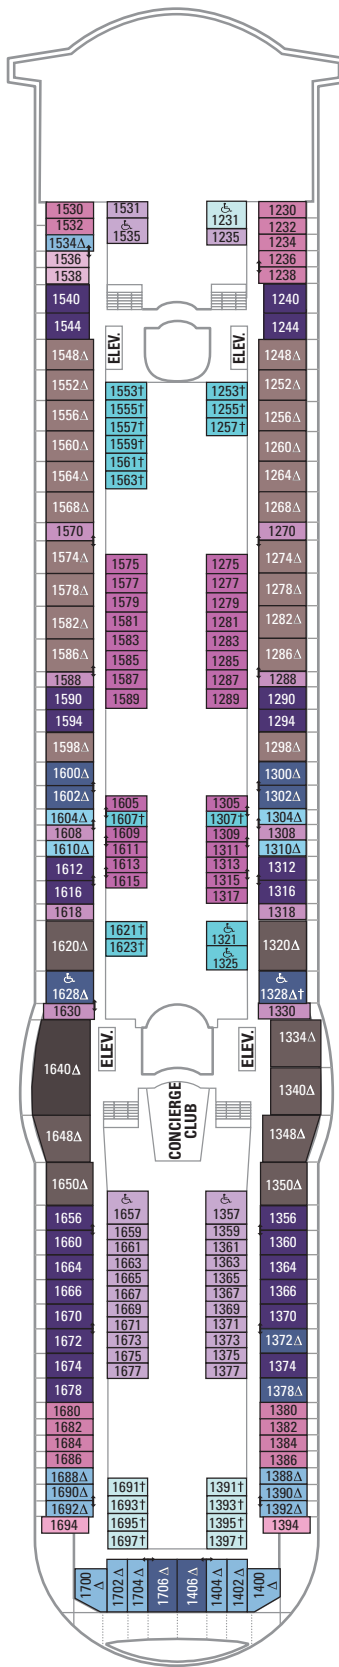

DECK 15

DECK 14

DECK 12

- SUITES **VP**
- BALCONY **6D**
- OCEAN VIEW **1L**
- INTERIOR **4V**

DECK 13

LEGENDS

- △ Stateroom with sofa bed
- * Stateroom has third Pullman bed available
- + Stateroom has third and fourth Pullman beds available
- ◆ Stateroom with sofa bed and third Pullman bed available
- ‡ Stateroom has four additional Pullman beds available
- ↓ Connecting staterooms
- ♿ Indicates accessible staterooms
- ❑ Stateroom has an obstructed view

- ☺ Dining Venue
- 🎮 Entertainment Area
- 🍹 Bars & Lounges
- 👶 Kids & Teens Area
- 🏊 Pool
- ♨ Spa
- 🧘 Fitness
- 🏃 Running Track
- 🧗 Rock climbing
- 🌊 FlowRider®
- ℹ Information
- 🏢 Conference Center
- 🛍 Shopping
- 🎰 Casino

DECK 11

DECK 10

SUITES RS GS OS J3 J4
 BALCONY 1B 2B 3B 4B 6D
 OCEAN VIEW 4M
 INTERIOR 1V 2V 3V 4V

DECK 9

SUITES GT J3 J4
 BALCONY 1B 2B 3B 4B 6D
 OCEAN VIEW 1K 1M 4M 8N
 INTERIOR 1V 2V 3V 4V

DECK 8

SUITES **GT**

BALCONY **2B 3B 4B 1D 2D 5D 6D**

OCEAN VIEW **1K 1M**

INTERIOR **1Q 1T 3V 4V**

DECK 7

SUITES **J3**

BALCONY **2B 3B 6B 1D 2D 5D**

OCEAN VIEW **8N 1K 4M**

INTERIOR **1Q 1T 3V 4V**