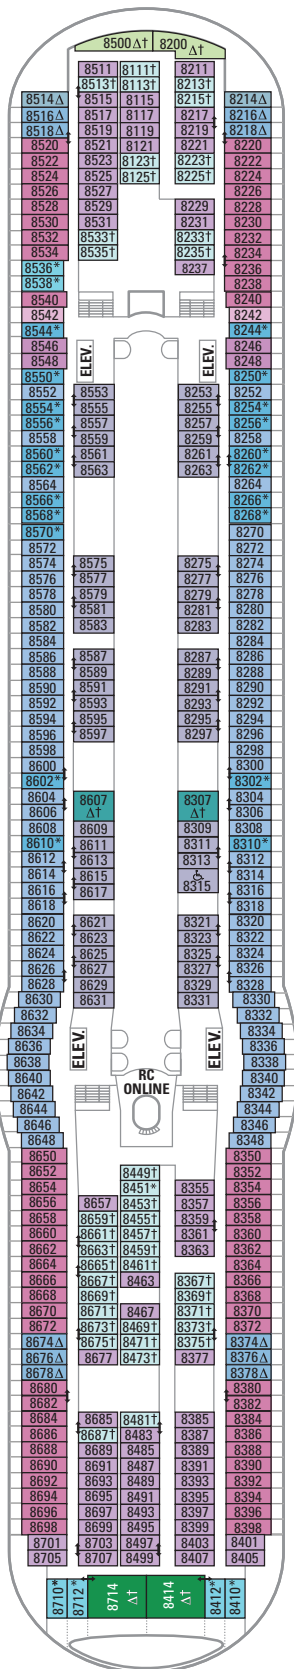

DECK 15

DECK 14

DECK 12

- SUITES **VP**
- BALCONY **6D**
- OCEAN VIEW **1L**
- INTERIOR **4V**

DECK 13

LEGENDS

- △ Stateroom with sofa bed
- * Stateroom has third Pullman bed available
- + Stateroom has third and fourth Pullman beds available
- ◆ Stateroom with sofa bed and third Pullman bed available
- ‡ Stateroom has four additional Pullman beds available
- ↓ Connecting staterooms
- ♿ Indicates accessible staterooms
- ❑ Stateroom has an obstructed view

DECK 11

DECK 10

SUITES RS GS OS J3 J4
 BALCONY 1B 2B 3B 4B 6D
 OCEAN VIEW 4M
 INTERIOR 1V 2V 3V 4V

DECK 9

SUITES GT J3 J4
 BALCONY 1B 2B 3B 4B 6D
 OCEAN VIEW 1K 1M 4M 8N
 INTERIOR 1V 2V 3V 4V

DECK 8

SUITES **GT**

BALCONY **2B 3B 4B 1D 2D 5D 6D**

OCEAN VIEW **1K 1M**

INTERIOR **1Q 1T 3V 4V**

DECK 7

SUITES **J3**

BALCONY **2B 3B 6B 1D 2D 5D**

OCEAN VIEW **8N 1K 4M**

INTERIOR **1Q 1T 3V 4V**

DECK 6

SUITES **VS**

BALCONY **2B 3B 6B 1D 2D 5D**

OCEAN VIEW **1K 1M 4M 8N**

INTERIOR **1T 3V 6V**

DECK 5

DECK 4

DECK 3
 OCEAN VIEW 1N 2N 3N 8N
 INTERIOR 1V 2V 6V