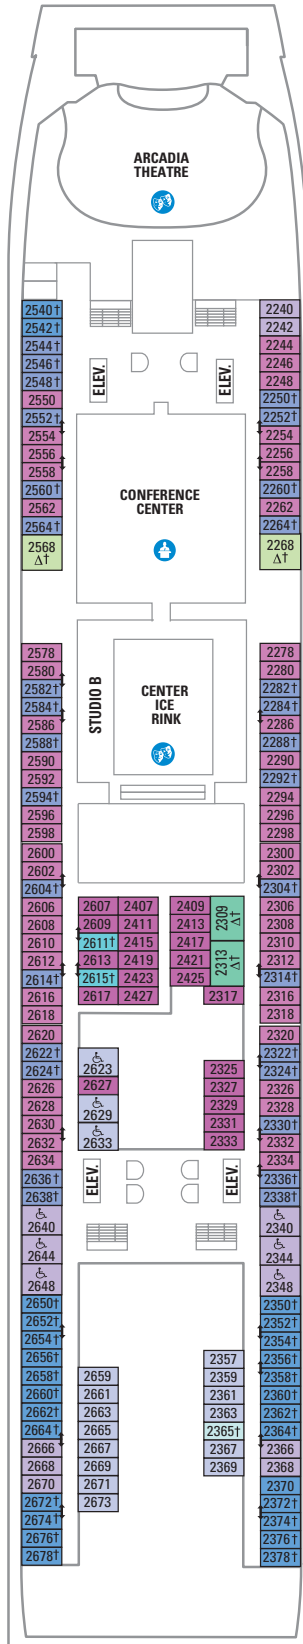

DECK 2

OCEAN VIEW 1K 1N 2N 3N 8N
INTERIOR 1R 1V 2V 3V 6V

SUITES

- **RS** **Royal Suite - 1 Bedroom** - Grand entrance with doorbell. Separate bedroom with king-size bed, and private bathroom with tub, private balcony with whirlpool, living room with queen-size sofa bed and baby grand piano. 1,633 sq. ft. Balcony 257
- **VS** **Villa Suite - 4 Bedroom** - Two master bedrooms with baths. Two additional bedrooms, each with two Pullman beds and two twin beds that convert to Royal King. Two additional bathrooms with showers and a spacious living area with a sofa bed and dining table. Private balcony with dining area, lounge chairs and whirlpool. 1,302 sq. ft. Balcony 845 sq. ft.
- **OS** **Owner's Suite - 1 Bedroom** - Marble entry with door bell. Queen-size bed, bathroom with tub. Separate living area with a queen-size sofa bed. Stateroom: 622 sq. ft. Balcony: 160 sq. ft.
- **GT** **Grand Suite - 2 Bedroom** - Two bedrooms with two twin beds that convert to Royal King (one room with third and fourth Pullman beds), a private balcony, two bathrooms and living area with double sofa bed. Stateroom: 616 sq. ft. Balcony: 208 sq. ft.
- **GS** **Grand Suite - 1 Bedroom** - Marble entry. Room has two twin beds that convert to Royal King, private balcony, sitting area and private bathroom with tub. Stateroom: 432 sq. ft. Balcony: 89 sq. ft.
- **J3 J4** **Junior Suite** - Two twin beds that convert to Royal King, private balcony, sitting area (some with sofa bed) and private bathroom. Stateroom: 320 sq. ft. Balcony: 65 sq. ft.
- **J3** **Junior Suite - Accessible** - Two twin beds that convert to Royal King, private balcony, sitting area (some with sofa bed) and private bathroom. Stateroom: 424 sq. ft. Balcony: 65 sq. ft.
- **VP** **Ocean View Panoramic Suite (No Balcony)** - Two twin beds that convert to Royal King. Curtained section with bunk beds. Living area with double sofa bed, vanity and sitting area. One and a half baths with shower. Floor to ceiling wrap around panoramic windows. Stateroom: 406 sq. ft.

BALCONY

- **1B 2B 3B 4B 6B** **Spacious Ocean View Balcony** - Two twin beds that convert to Royal King, sitting area, private balcony and private bathroom. Stateroom: 214 sq. ft. Balcony: 42 sq. ft.
- **1D 2D 5D 6D** **Ocean View Balcony** - Two twin beds that convert to Royal King, sitting area with sofa, full bathroom and private balcony. Stateroom: 200 sq. ft. Balcony: 53 sq. ft.
- **1D** **Ocean View Balcony - Accessible** - Two twin beds that convert to Royal King, boardwalk view balcony, sitting area, and a private bathroom. Stateroom: 286 sq. ft. Balcony: 53 sq. ft.

OCEAN VIEW