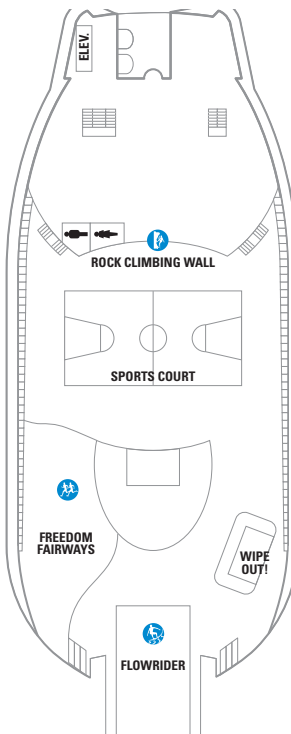

DECK 15

DECK 14

DECK 12

- SUITES **VP**
- BALCONY **6D**
- OCEAN VIEW **1L**
- INTERIOR **4V**

DECK 13

LEGENDS

- △ Stateroom with sofa bed
- * Stateroom has third Pullman bed available
- + Stateroom has third and fourth Pullman beds available
- ◆ Stateroom with sofa bed and third Pullman bed available
- ‡ Stateroom has four additional Pullman beds available
- ↓ Connecting staterooms
- ♿ Indicates accessible staterooms
- ❑ Stateroom has an obstructed view

- ☺ Dining Venue
- 🎮 Entertainment Area
- 🍹 Bars & Lounges
- 👶 Kids & Teens Area
- 🏊 Pool
- ♨ Spa
- 🧘 Fitness
- 🏃 Running Track
- 🧗 Rock climbing
- 🌊 FlowRider®
- ℹ Information
- 🏢 Conference Center
- 🛍 Shopping
- 🎰 Casino

OCEAN VIEW

- 1K** **Ultra Spacious Ocean View** - Two twin beds that convert to Royal King. Sofa converts to double, two Pullman beds, private bathroom and sitting area. Stateroom: 358 sq. ft.
- 1L** **Spacious Panoramic Ocean View** - Two twin beds convert to Royal King. Double sofa bed for quad staterooms. Vanity with sitting area, Private bathroom with shower. Floor to Ceiling wrap around panoramic window, 76 inches high by 103 inches wide. Stateroom: 175 sq. ft.
- 1L** **Spacious Panoramic Ocean View - Accessible** - Two twin beds that convert to Royal King. Double sofa bed. Vanity with sitting area. Private bathroom with shower. Floor to ceiling wrap around panoramic window, 76 inches high by 253 inches wide. Stateroom: 283 sq. ft.
- 1M 4M** **Spacious Ocean View** - Two twin beds that convert to Royal King and private bathroom. Stateroom: 211 sq. ft.
- 1N 2N 3N 8N** **Ocean View** - Two twin beds that convert to Royal King and private bathroom. Stateroom: 180 sq. ft.
- 8N** **Ocean View - Accessible** - Two twin beds that convert to Royal King and private bathroom. Stateroom: 315 sq. ft.