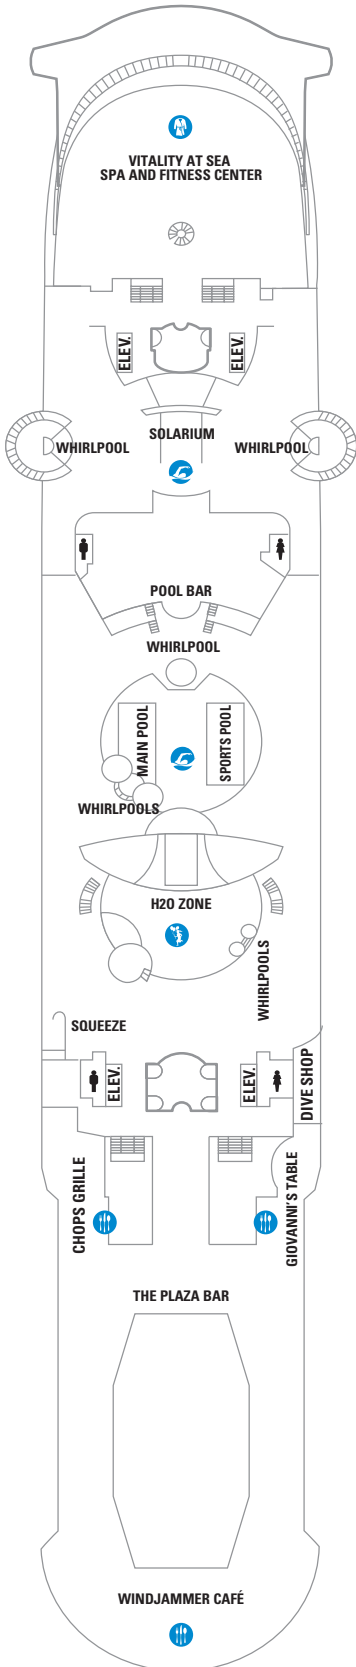

DECK 15

DECK 14

DECK 12

- SUITES **VP**
- BALCONY **6D**
- OCEAN VIEW **1L**
- INTERIOR **4V**

DECK 13

LEGENDS

- △ Stateroom with sofa bed
- * Stateroom has third Pullman bed available
- + Stateroom has third and fourth Pullman beds available
- ◆ Stateroom with sofa bed and third Pullman bed available
- ‡ Stateroom has four additional Pullman beds available
- ↓ Connecting staterooms
- ♿ Indicates accessible staterooms
- ❑ Stateroom has an obstructed view

- ☺ Dining Venue
- 🎮 Entertainment Area
- 🍹 Bars & Lounges
- 👶 Kids & Teens Area
- 🏊 Pool
- ♨ Spa
- 🧘 Fitness
- 🏃 Running Track
- 🧗 Rock climbing
- 🌊 FlowRider®
- ℹ Information
- 🏢 Conference Center
- 🛍 Shopping
- 🎰 Casino

DECK 11

DECK 10

SUITES RS GS OS J3 J4
 BALCONY 1B 2B 3B 4B 6D
 OCEAN VIEW 4M
 INTERIOR 1V 2V 3V 4V

DECK 9

SUITES GT J3 J4
 BALCONY 1B 2B 3B 4B 6D
 OCEAN VIEW 1K 1M 4M 8N
 INTERIOR 1V 2V 3V 4V

DECK 8

SUITES **GT**