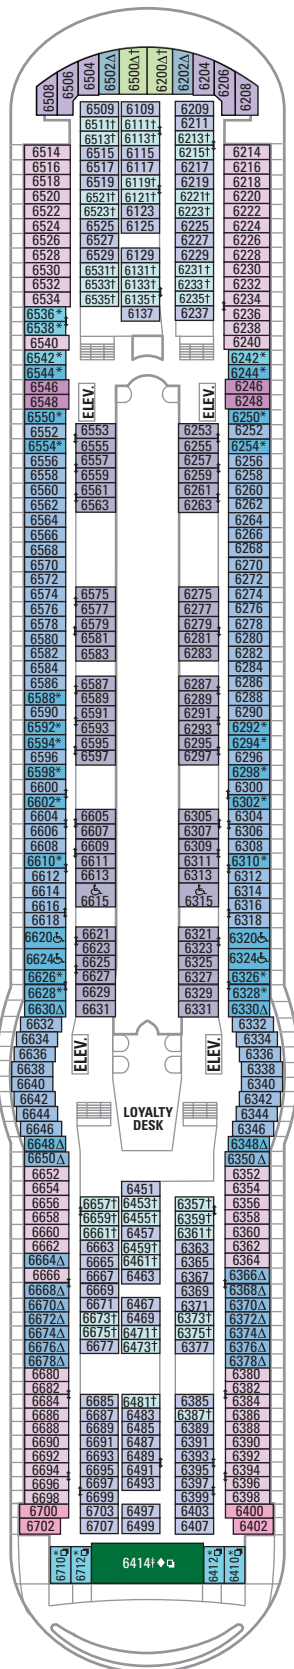

DECK 15

DECK 14

DECK 12

- SUITES **VP**
- BALCONY **6D**
- OCEAN VIEW **1L**
- INTERIOR **4V**

DECK 13

LEGENDS

- △ Stateroom with sofa bed
- * Stateroom has third Pullman bed available
- + Stateroom has third and fourth Pullman beds available
- ◆ Stateroom with sofa bed and third Pullman bed available
- ‡ Stateroom has four additional Pullman beds available
- ↓ Connecting staterooms
- ♿ Indicates accessible staterooms
- ❑ Stateroom has an obstructed view

DECK 11

DECK 10

SUITES RS GS OS J3 J4
 BALCONY 1B 2B 3B 4B 6D
 OCEAN VIEW 4M
 INTERIOR 1V 2V 3V 4V

DECK 9

SUITES GT J3 J4
 BALCONY 1B 2B 3B 4B 6D
 OCEAN VIEW 1K 1M 4M 8N
 INTERIOR 1V 2V 3V 4V

DECK 8

SUITES **GT**

BALCONY **2B 3B 4B 1D 2D 5D 6D**

OCEAN VIEW **1K 1M**

INTERIOR **1Q 1T 3V 4V**

DECK 7

SUITES **J3**

BALCONY **2B 3B 6B 1D 2D 5D**

OCEAN VIEW **8N 1K 4M**

INTERIOR **1Q 1T 3V 4V**

DECK 6

SUITES **VS**

BALCONY **2B 3B 6B 1D 2D 5D**

OCEAN VIEW **1K 1M 4M 8N**

INTERIOR **1T 3V 6V**

DECK 5

DECK 4

DECK 3
 OCEAN VIEW 1N 2N 3N 8N
 INTERIOR 1V 2V 6V