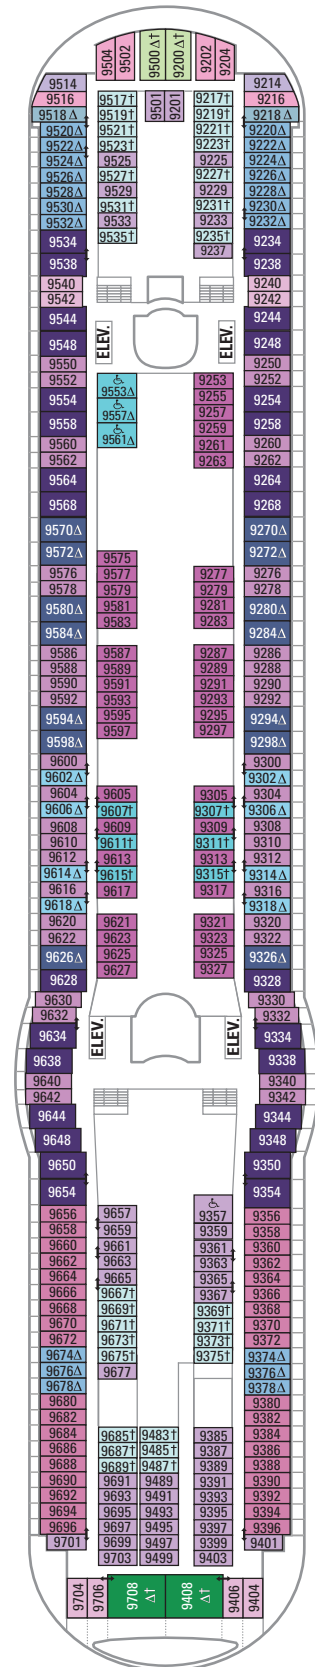

DECK 15

DECK 14

DECK 12

- SUITES **VP**
- BALCONY **6D**
- OCEAN VIEW **1L**
- INTERIOR **4V**

DECK 13

LEGENDS

- △ Stateroom with sofa bed
- * Stateroom has third Pullman bed available
- + Stateroom has third and fourth Pullman beds available
- ◆ Stateroom with sofa bed and third Pullman bed available
- ‡ Stateroom has four additional Pullman beds available
- ↓ Connecting staterooms
- ♿ Indicates accessible staterooms
- ❑ Stateroom has an obstructed view

DECK 11

DECK 10

SUITES RS GS OS J3 J4
 BALCONY 1B 2B 3B 4B 6D
 OCEAN VIEW 4M
 INTERIOR 1V 2V 3V 4V

DECK 9

SUITES GT J3 J4
 BALCONY 1B 2B 3B 4B 6D
 OCEAN VIEW 1K 1M 4M 8N
 INTERIOR 1V 2V 3V 4V

DECK 8

SUITES **GT**

BALCONY **2B 3B 4B 1D 2D 5D 6D**

OCEAN VIEW **1K 1M**

INTERIOR **1Q 1T 3V 4V**

DECK 7

SUITES **J3**

BALCONY **2B 3B 6B 1D 2D 5D**

OCEAN VIEW **8N 1K 4M**

INTERIOR **1Q 1T 3V 4V**

DECK 6

SUITES **VS**

BALCONY **2B 3B 6B 1D 2D 5D**

OCEAN VIEW **1K 1M 4M 8N**

INTERIOR **1T 3V 6V**

DECK 5

DECK 4

DECK 3
 OCEAN VIEW 1N 2N 3N 8N
 INTERIOR 1V 2V 6V