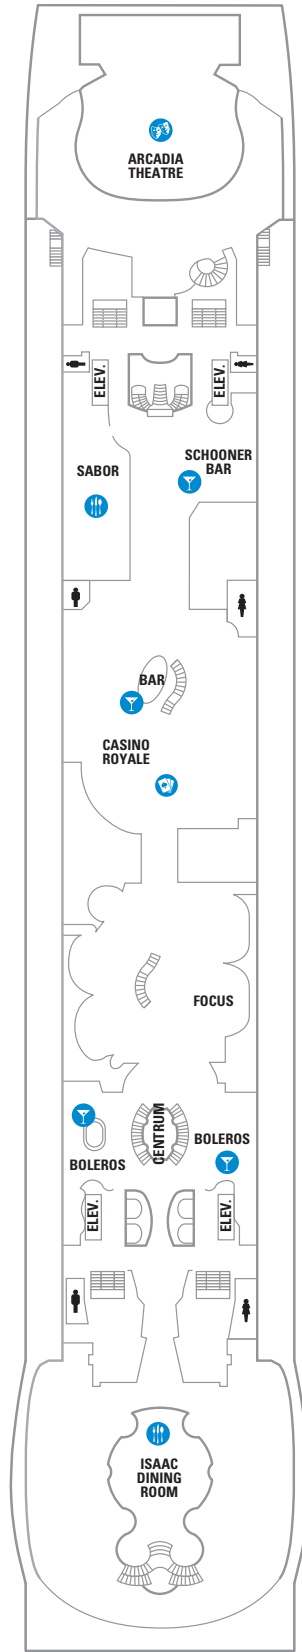

DECK 15

DECK 14

DECK 12

- SUITES **VP**
- BALCONY **6D**
- OCEAN VIEW **1L**
- INTERIOR **4V**

DECK 13

LEGENDS

- △ Stateroom with sofa bed
- * Stateroom has third Pullman bed available
- + Stateroom has third and fourth Pullman beds available
- ◆ Stateroom with sofa bed and third Pullman bed available
- ‡ Stateroom has four additional Pullman beds available
- ↓ Connecting staterooms
- ♿ Indicates accessible staterooms
- ❑ Stateroom has an obstructed view

DECK 11

DECK 10

SUITES RS GS OS J3 J4
 BALCONY 1B 2B 3B 4B 6D
 OCEAN VIEW 4M
 INTERIOR 1V 2V 3V 4V

DECK 9

SUITES GT J3 J4
 BALCONY 1B 2B 3B 4B 6D
 OCEAN VIEW 1K 1M 4M 8N
 INTERIOR 1V 2V 3V 4V

DECK 8

SUITES **GT**

BALCONY **2B 3B 4B 1D 2D 5D 6D**

OCEAN VIEW **1K 1M**

INTERIOR **1Q 1T 3V 4V**

DECK 7

SUITES **J3**

BALCONY **2B 3B 6B 1D 2D 5D**

OCEAN VIEW **8N 1K 4M**

INTERIOR **1Q 1T 3V 4V**

DECK 6

SUITES **VS**

BALCONY **2B 3B 6B 1D 2D 5D**

OCEAN VIEW **1K 1M 4M 8N**

INTERIOR **1T 3V 6V**

DECK 5

DECK 4

DECK 3
 OCEAN VIEW 1N 2N 3N 8N
 INTERIOR 1V 2V 6V