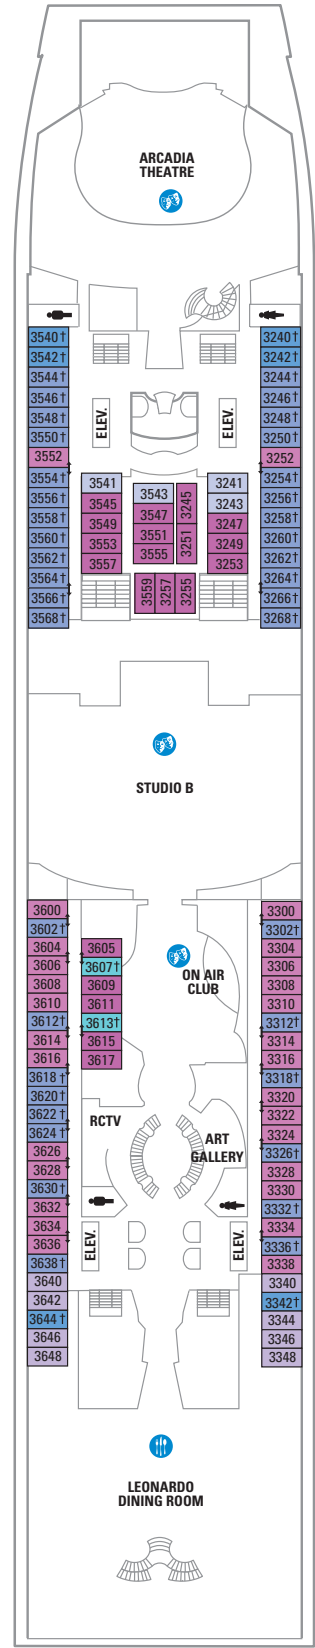

DECK 15

DECK 14

DECK 12

- SUITES **VP**
- BALCONY **6D**
- OCEAN VIEW **1L**
- INTERIOR **4V**

DECK 13

LEGENDS

- △ Stateroom with sofa bed
- * Stateroom has third Pullman bed available
- + Stateroom has third and fourth Pullman beds available
- ◆ Stateroom with sofa bed and third Pullman bed available
- ‡ Stateroom has four additional Pullman beds available
- ↓ Connecting staterooms
- ♿ Indicates accessible staterooms
- ❑ Stateroom has an obstructed view

DECK 11

DECK 10

SUITES RS GS OS J3 J4
 BALCONY 1B 2B 3B 4B 6D
 OCEAN VIEW 4M
 INTERIOR 1V 2V 3V 4V

DECK 9

SUITES GT J3 J4
 BALCONY 1B 2B 3B 4B 6D
 OCEAN VIEW 1K 1M 4M 8N
 INTERIOR 1V 2V 3V 4V

DECK 8

SUITES **GT**

BALCONY **2B 3B 4B 1D 2D 5D 6D**

OCEAN VIEW **1K 1M**

INTERIOR **1Q 1T 3V 4V**

DECK 7

SUITES **J3**

BALCONY **2B 3B 6B 1D 2D 5D**

OCEAN VIEW **8N 1K 4M**

INTERIOR **1Q 1T 3V 4V**

DECK 6

SUITES **VS**

BALCONY **2B 3B 6B 1D 2D 5D**

OCEAN VIEW **1K 1M 4M 8N**

INTERIOR **1T 3V 6V**

DECK 5

DECK 4

DECK 3
 OCEAN VIEW 1N 2N 3N 8N
 INTERIOR 1V 2V 6V