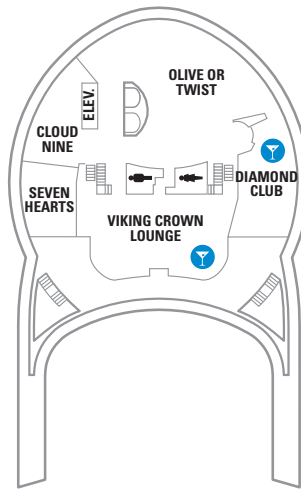

DECK 15

DECK 14

DECK 12

- SUITES **VP**
- BALCONY **6D**
- OCEAN VIEW **1L**
- INTERIOR **4V**

DECK 13

LEGENDS

- △ Stateroom with sofa bed
- * Stateroom has third Pullman bed available
- + Stateroom has third and fourth Pullman beds available
- ◆ Stateroom with sofa bed and third Pullman bed available
- ‡ Stateroom has four additional Pullman beds available
- ↓ Connecting staterooms
- ♿ Indicates accessible staterooms
- ❑ Stateroom has an obstructed view

- ☺ Dining Venue
- 🎮 Entertainment Area
- 🍹 Bars & Lounges
- 👶 Kids & Teens Area
- 🏊 Pool
- ♨ Spa
- 🧘 Fitness
- 🏃 Running Track
- 🧗 Rock climbing
- 🌊 FlowRider®
- ℹ Information
- 🏢 Conference Center
- 🛍 Shopping
- 🎰 Casino

DECK 11

DECK 10

SUITES RS GS OS J3 J4
 BALCONY 1B 2B 3B 4B 6D
 OCEAN VIEW 4M
 INTERIOR 1V 2V 3V 4V

DECK 9

SUITES GT J3 J4
 BALCONY 1B 2B 3B 4B 6D
 OCEAN VIEW 1K 1M 4M 8N
 INTERIOR 1V 2V 3V 4V

DECK 8

SUITES **GT**

INTERIOR

- 1Q** **Spacious Promenade View Interior** - Two twin beds that convert to Royal King and private bathroom. Stateroom: 340 sq. ft.
- 1R** **Spacious Interior** - Two twin beds that convert to Royal King, boardwalk view, sitting area, and a private bathroom. Stateroom: 338 sq. ft.
- 1T** **Promenade View Interior** - A view of the Royal Promenade with bowed windows, two twin beds that convert to Royal King and private bathroom. Stateroom: 169 sq. ft.
- 1T** **Promenade View Interior - Accessible** - A view of the Royal Promenade with bowed windows, two twin beds that convert to Royal King and private bathroom. Stateroom: 266 sq. ft.
- 1V 2V 3V 4V 6V** **Interior** - Two twin beds that convert to Royal King and private bathroom. Stateroom: 150 sq. ft.
- 1V 2V 4V 6V** **Interior - Accessible** - Two twin beds that convert to Royal King and private bathroom. Stateroom: 256 sq. ft.