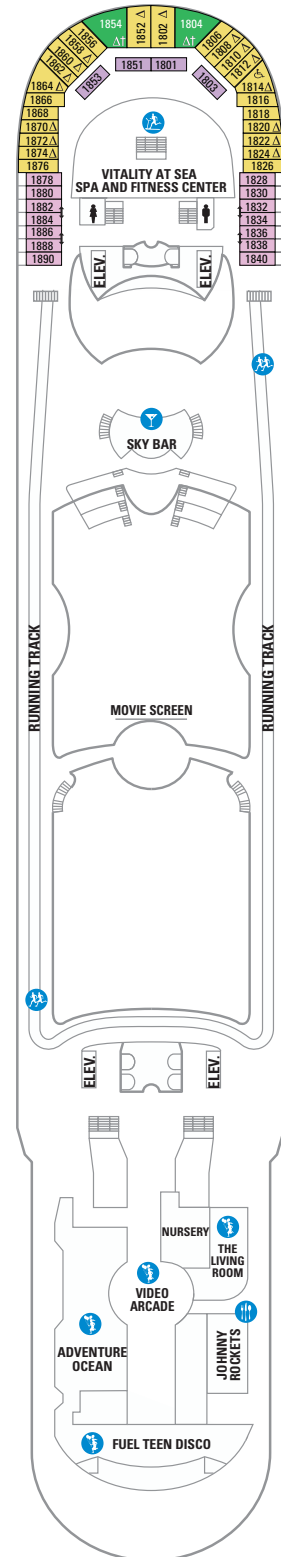

DECK 15

DECK 14

DECK 12

- SUITES **VP**
- BALCONY **6D**
- OCEAN VIEW **1L**
- INTERIOR **4V**

DECK 13

LEGENDS

- △ Stateroom with sofa bed
- * Stateroom has third Pullman bed available
- + Stateroom has third and fourth Pullman beds available
- ◆ Stateroom with sofa bed and third Pullman bed available
- ‡ Stateroom has four additional Pullman beds available
- ↓ Connecting staterooms
- ♿ Indicates accessible staterooms
- ❑ Stateroom has an obstructed view

- ☺ Dining Venue
- 🎮 Entertainment Area
- 🍹 Bars & Lounges
- 👶 Kids & Teens Area
- 🏊 Pool
- ♨ Spa
- 🧘 Fitness
- 🏃 Running Track
- 🧗 Rock climbing
- 🌊 FlowRider®
- ℹ Information
- 🏢 Conference Center
- 🛍 Shopping
- 🎰 Casino

DECK 11

DECK 10

SUITES RS GS OS J3 J4
 BALCONY 1B 2B 3B 4B 6D
 OCEAN VIEW 4M
 INTERIOR 1V 2V 3V 4V

DECK 9

SUITES GT J3 J4
 BALCONY 1B 2B 3B 4B 6D
 OCEAN VIEW 1K 1M 4M 8N
 INTERIOR 1V 2V 3V 4V

DECK 8

SUITES **GT**

BALCONY **2B 3B 4B 1D 2D 5D 6D**

OCEAN VIEW **1K 1M**

INTERIOR **1Q 1T 3V 4V**

DECK 7

SUITES **J3**

BALCONY **2B 3B 6B 1D 2D 5D**

OCEAN VIEW **8N 1K 4M**

INTERIOR **1Q 1T 3V 4V**