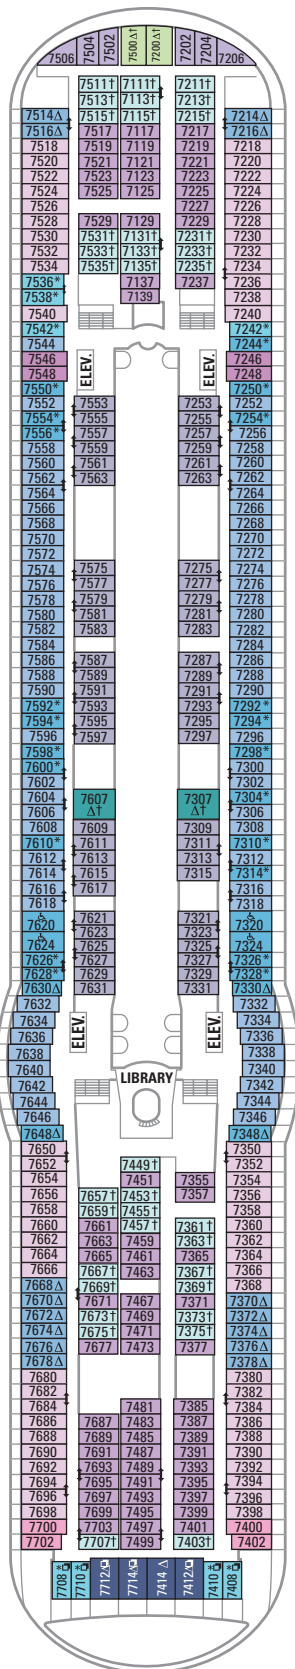

DECK 15

DECK 14

DECK 12

- SUITES **VP**
- BALCONY **6D**
- OCEAN VIEW **1L**
- INTERIOR **4V**

DECK 13

LEGENDS

- △ Stateroom with sofa bed
- * Stateroom has third Pullman bed available
- + Stateroom has third and fourth Pullman beds available
- ◆ Stateroom with sofa bed and third Pullman bed available
- ‡ Stateroom has four additional Pullman beds available
- ↓ Connecting staterooms
- ♿ Indicates accessible staterooms
- ❑ Stateroom has an obstructed view

DECK 11

DECK 10

SUITES RS GS OS J3 J4
 BALCONY 1B 2B 3B 4B 6D
 OCEAN VIEW 4M
 INTERIOR 1V 2V 3V 4V

DECK 9

SUITES GT J3 J4
 BALCONY 1B 2B 3B 4B 6D
 OCEAN VIEW 1K 1M 4M 8N
 INTERIOR 1V 2V 3V 4V

DECK 8

SUITES **GT**

BALCONY **2B 3B 4B 1D 2D 5D 6D**

OCEAN VIEW **1K 1M**

INTERIOR **1Q 1T 3V 4V**

DECK 7

SUITES **J3**

BALCONY **2B 3B 6B 1D 2D 5D**

OCEAN VIEW **8N 1K 4M**

INTERIOR **1Q 1T 3V 4V**

DECK 6

SUITES **VS**

BALCONY **2B 3B 6B 1D 2D 5D**

OCEAN VIEW **1K 1M 4M 8N**

INTERIOR **1T 3V 6V**

DECK 5

DECK 4

DECK 3
 OCEAN VIEW 1N 2N 3N 8N
 INTERIOR 1V 2V 6V