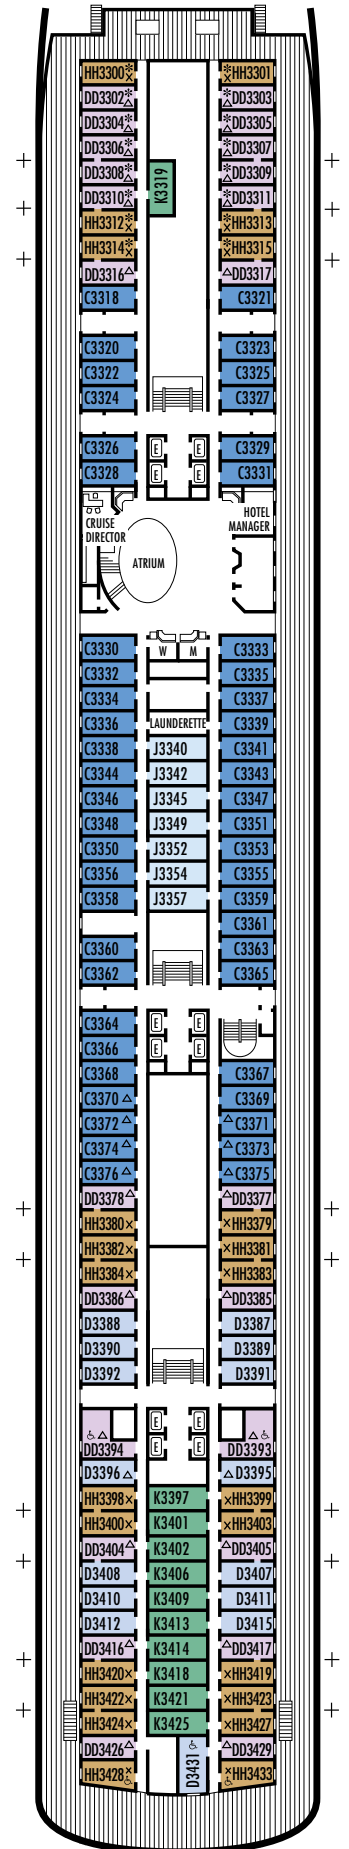

Important Note: Not all staterooms within each category have the same furniture configuration and/or facilities. Appropriate symbols within the rooms on the deck plans describe differences from the stateroom descriptions below.

All information is subject to change.

STATEROOM SYMBOL LEGEND

- Shower only
- Bath tub & shower
- ▲ 2 lower beds or converts to 1 queen-size
- Triple (2 lower beds, 1 sofa bed)
- Quad (2 lower beds, 1 sofa bed, 1 upper)
- △ Partial sea view
- × Fully obstructed view
- + Connecting rooms
- These staterooms have portholes instead of windows
- ♿ Staterooms SB7058, SB7057 are wheelchair accessible with bathtub & shower. Staterooms B6228, B6225, C6104, HH3433, D3431, HH3428, DD3394, DD3393, G2702, L2700, K2555, K2554, G2500, FF1964, FF1955, H1807, H1806, H1805 & H1804 are wheelchair accessible, shower only.

OCEAN-VIEW STATEROOMS

C **D** **DD**

Large: 2 lower beds convertible to 1 queen-size bed, bathtub & shower. All DD-category staterooms have partial sea views. Approximately 140–319 sq. ft.

HH

Large: 2 lower beds convertible to 1 queen-size bed, bathtub & shower. All HH-category staterooms have fully obstructed views. Approximately 140–319 sq. ft.

INTERIOR STATEROOMS

J **K**

Large: 2 lower beds convertible to 1 queen-size bed, shower. Approximately 182–293 sq. ft.