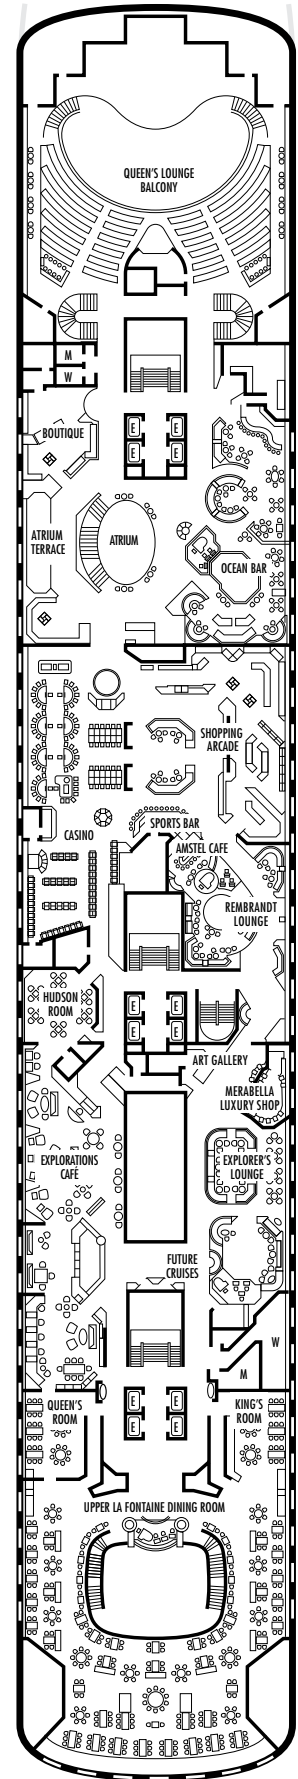

ms Amsterdam

DECK PLANS & STATEROOMS

The deck plans are color-coded by category of stateroom, and the category letter precedes the stateroom number in each room. All staterooms are equipped with flat-panel television, DVD player, telephone and multi-channel music.

Important Note: Not all staterooms within each category have the same furniture configuration and/or facilities. Appropriate symbols within the rooms on the deck plans describe differences from the stateroom descriptions below.

All information is subject to change.

STATEROOM SYMBOL LEGEND

- Shower only
- Bath tub & shower
- ▲ 2 lower beds or converts to 1 queen-size
- Triple (2 lower beds, 1 sofa bed)
- Quad (2 lower beds, 1 sofa bed, 1 upper)
- △ Partial sea view
- × Fully obstructed view
- + Connecting rooms
- These staterooms have portholes instead of windows
- ♿ Staterooms SB7058, SB7057 are wheelchair accessible with bathtub & shower. Staterooms B6228, B6225, C6104, HH3433, D3431, HH3428, DD3394, DD3393, G2702, L2700, K2555, K2554, G2500, FF1964, FF1955, H1807, H1806, H1805 & H1804 are wheelchair accessible, shower only.