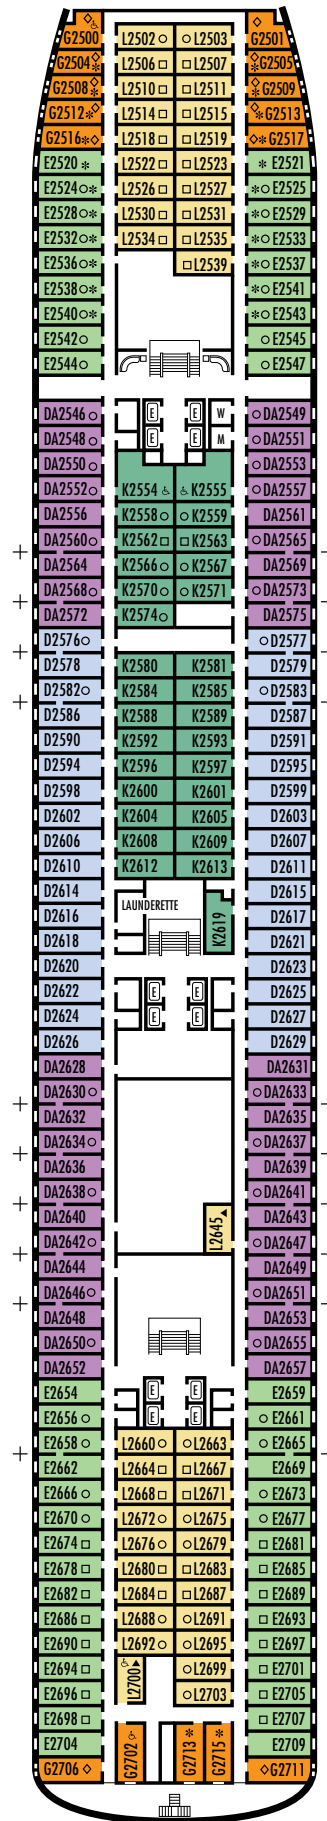

ms Amsterdam

DECK PLANS & STATEROOMS

The deck plans are color-coded by category of stateroom, and the category letter precedes the stateroom number in each room. All staterooms are equipped with flat-panel television, DVD player, telephone and multi-channel music.

Important Note: Not all staterooms within each category have the same furniture configuration and/or facilities. Appropriate symbols within the rooms on the deck plans describe differences from the stateroom descriptions below.

All information is subject to change.

STATEROOM SYMBOL LEGEND

- Shower only
- Bath tub & shower
- ▲ 2 lower beds or converts to 1 queen-size
- Triple (2 lower beds, 1 sofa bed)
- Quad (2 lower beds, 1 sofa bed, 1 upper)
- △ Partial sea view
- × Fully obstructed view
- + Connecting rooms
- These staterooms have portholes instead of windows
- ♿ Staterooms SB7058, SB7057 are wheelchair accessible with bathtub & shower. Staterooms B6228, B6225, C6104, HH3433, D3431, HH3428, DD3394, DD3393, G2702, L2700, K2555, K2554, G2500, FF1964, FF1955, H1807, H1806, H1805 & H1804 are wheelchair accessible, shower only.

OCEAN-VIEW STATEROOMS

D **DA** **E** **G**

Large: 2 lower beds convertible to 1 queen-size bed, bathtub & shower.
Approximately 140–319 sq. ft.

INTERIOR STATEROOMS

K **L**

Large: 2 lower beds convertible to 1 queen-size bed, shower.
Approximately 182–293 sq. ft.

DECK 2 – MAIN DECK Staterooms 2500–2715