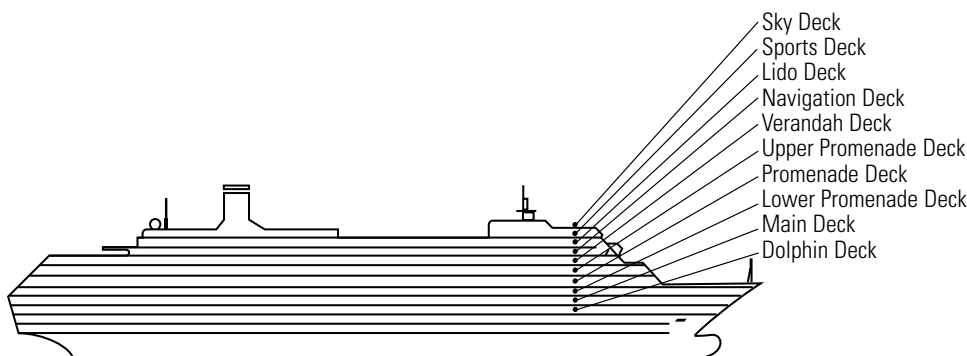

ms Amsterdam

DECK PLANS & STATEROOMS

The deck plans are color-coded by category of stateroom, and the category letter precedes the stateroom number in each room. All staterooms are equipped with flat-panel television, DVD player, telephone and multi-channel music.