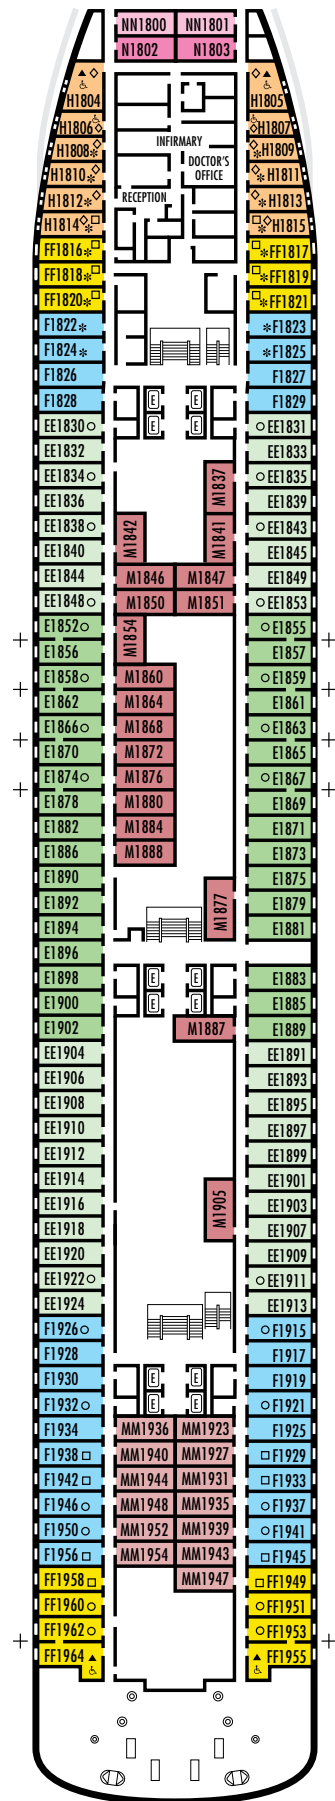

All information is subject to change.

STATEROOM SYMBOL LEGEND

- * Shower only
- Bathtub & shower
- ▲ 2 lower beds or converts to 1 queen-size
- Triple (2 lower beds, 1 sofa bed)
- Quad (2 lower beds, 1 sofa bed, 1 upper)
- △ Partial sea view
- × Fully obstructed view
- + Connecting rooms
- ◇ These staterooms have portholes instead of windows
- ♿ Staterooms SB7058, SB7057 are wheelchair accessible with bathtub & shower. Staterooms B6228, B6225, C6104, HH3433, D3431, HH3428, DD3394, DD3393, G2702, L2700, K2555, K2554, G2500, FF1964, FF1955, H1807, H1806, H1805 & H1804 are wheelchair accessible, shower only.

OCEAN-VIEW STATEROOMS

E **EE** **F** **FF** **H**

Large: 2 lower beds convertible to 1 queen-size bed, bathtub & shower.
Approximately 140–319 sq. ft.

INTERIOR STATEROOMS

M **MM**

Large: 2 lower beds convertible to 1 queen-size bed, shower.
Approximately 182–293 sq. ft.

N **NN**

Standard: 2 lower beds convertible to 1 queen-size bed, 1 sofa bed & pullman upper, shower.
Approximately 182–293 sq. ft.

DECK 1 – DOLPHIN DECK

Staterooms 1800–1964

ms Amsterdam

DECK PLANS & STATEROOMS

All information is subject to change.

STATEROOM SYMBOL LEGEND

- * Shower only
- Bath tub & shower
- ▲ 2 lower beds or converts to 1 queen-size
- Triple (2 lower beds, 1 sofa bed)
- Quad (2 lower beds, 1 sofa bed, 1 upper)
- △ Partial sea view
- × Fully obstructed view
- + Connecting rooms
- ◇ These staterooms have portholes instead of windows
- ♿ Staterooms SB7058, SB7057 are wheelchair accessible with bathtub & shower. Staterooms B6228, B6225, C6104, HH3433, D3431, HH3428, DD3394, DD3393, G2702, L2700, K2555, K2554, G2500, FF1964, FF1955, H1807, H1806, H1805 & H1804 are wheelchair accessible, shower only.