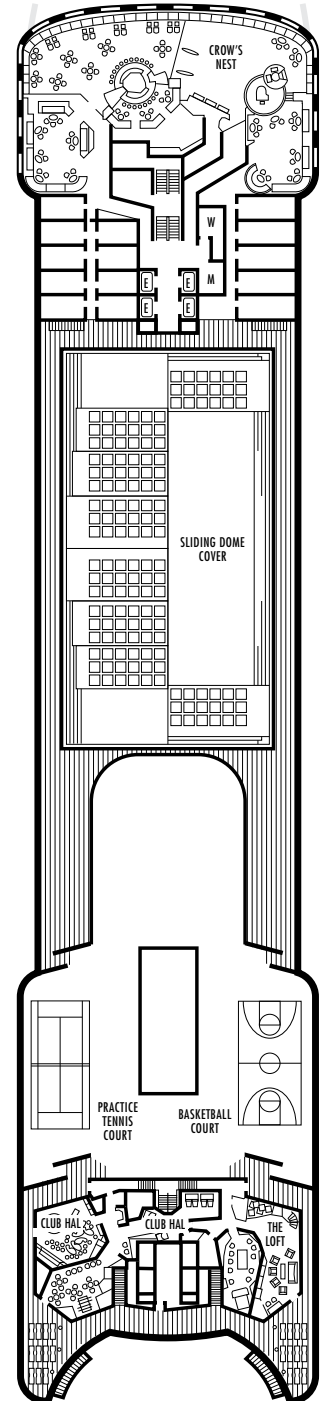

ms Amsterdam

DECK PLANS & STATEROOMS

The deck plans are color-coded by category of stateroom, and the category letter precedes the stateroom number in each room. All staterooms are equipped with flat-panel television, DVD player, telephone and multi-channel music.

Important Note: Not all staterooms within each category have the same furniture configuration and/or facilities. Appropriate symbols within the rooms on the deck plans describe differences from the stateroom descriptions below.

All information is subject to change.

STATEROOM SYMBOL LEGEND

- Shower only
- Bath tub & shower
- ▲ 2 lower beds or converts to 1 queen-size
- Triple (2 lower beds, 1 sofa bed)
- Quad (2 lower beds, 1 sofa bed, 1 upper)
- △ Partial sea view
- × Fully obstructed view
- + Connecting rooms
- These staterooms have portholes instead of windows
- ♿ Staterooms SB7058, SB7057 are wheelchair accessible with bathtub & shower. Staterooms B6228, B6225, C6104, HH3433, D3431, HH3428, DD3394, DD3393, G2702, L2700, K2555, K2554, G2500, FF1964, FF1955, H1807, H1806, H1805 & H1804 are wheelchair accessible, shower only.