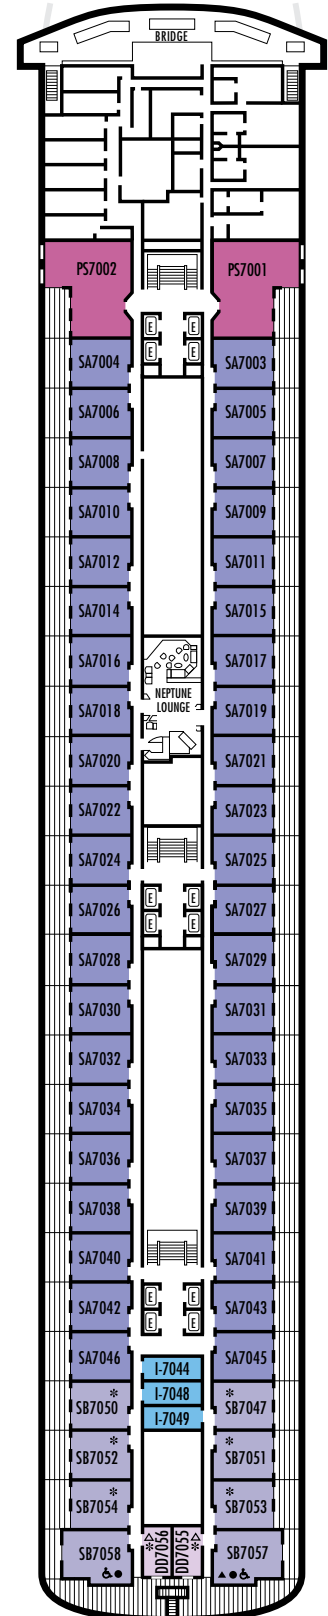

VERANDAH SUITES

PS
Pinnacle Suites: (Penthouse Verandah Suites) Bedroom with 1 king-size bed, oversize whirlpool bath & shower, living room, dining room, dressing room, private verandah, pantry, 1 sofa bed for 2 persons, mini-bar, refrigerator, guest toilet, floor-to-ceiling windows. Approximately 1,181 sq. ft. including verandah.

SA SB
Neptune Suites: (Deluxe Verandah Suites) 2 lower beds convertible to 1 king-size bed, whirlpool bath & shower, large sitting area, dressing room, private verandah, 1 sofa bed for 2 persons, mini-bar, refrigerator, floor-to-ceiling windows. Approximately 568–644 sq. ft. including verandah.

OCEAN-VIEW STATEROOMS

DD
Large: 2 lower beds convertible to 1 queen-size bed, bathtub & shower. All DD-category staterooms have partial sea views. Approximately 140–319 sq. ft.

INTERIOR STATEROOMS

I
Large: 2 lower beds convertible to 1 queen-size bed, shower. Approximately 182–293 sq. ft.