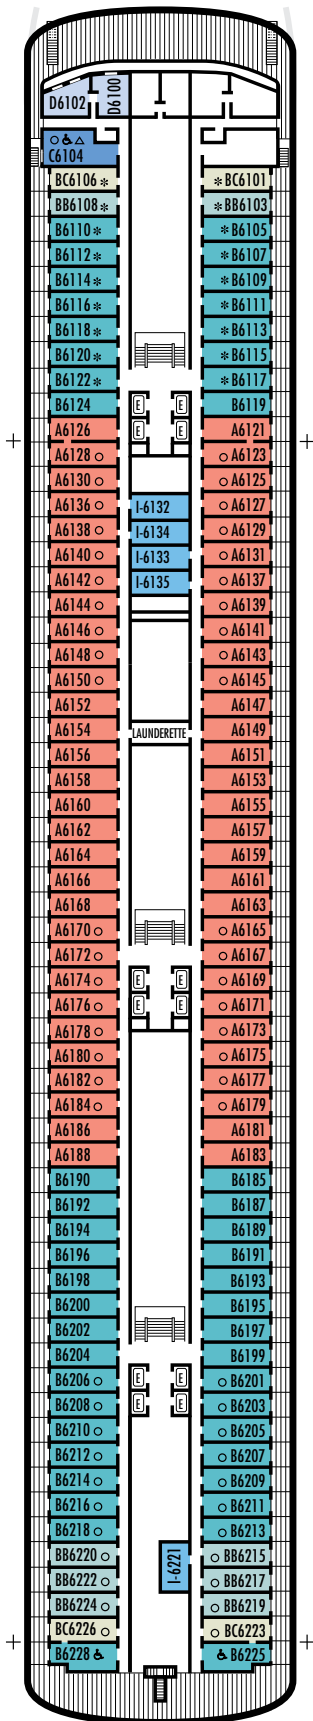

Important Note: Not all staterooms within each category have the same furniture configuration and/or facilities. Appropriate symbols within the rooms on the deck plans describe differences from the stateroom descriptions below.

All information is subject to change.

STATEROOM SYMBOL LEGEND

- Shower only
- Bath tub & shower
- ▲ 2 lower beds or converts to 1 queen-size
- Triple (2 lower beds, 1 sofa bed)
- Quad (2 lower beds, 1 sofa bed, 1 upper)
- △ Partial sea view
- × Fully obstructed view
- + Connecting rooms
- These staterooms have portholes instead of windows
- ♿ Staterooms SB7058, SB7057 are wheelchair accessible with bathtub & shower. Staterooms B6228, B6225, C6104, HH3433, D3431, HH3428, DD3394, DD3393, G2702, L2700, K2555, K2554, G2500, FF1964, FF1955, H1807, H1806, H1805 & H1804 are wheelchair accessible, shower only.

VERANDAH SUITES

A **B** **BB** **BC**

Vista Suites: (Verandah Suites) 2 lower beds convertible to 1 queen-size bed, whirlpool bath & shower, sitting area, private verandah, mini-bar, refrigerator, floor-to-ceiling windows. Approximately 295–337 sq. ft. including verandah.

OCEAN-VIEW STATEROOMS

C **D**

Large: 2 lower beds convertible to 1 queen-size bed, bathtub & shower. Approximately 140–319 sq. ft.

INTERIOR STATEROOMS

I

Large: 2 lower beds convertible to 1 queen-size bed, shower. Approximately 182–293 sq. ft.