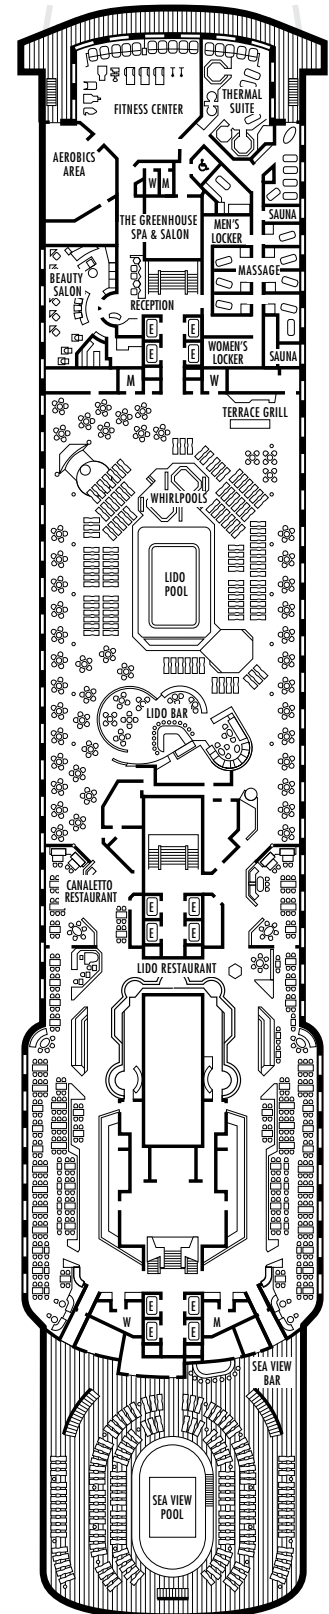

ms Amsterdam

DECK PLANS & STATEROOMS

The deck plans are color-coded by category of stateroom, and the category letter precedes the stateroom number in each room. All staterooms are equipped with flat-panel television, DVD player, telephone and multi-channel music.

Important Note: Not all staterooms within each category have the same furniture configuration and/or facilities. Appropriate symbols within the rooms on the deck plans describe differences from the stateroom descriptions below.

All information is subject to change.

STATEROOM SYMBOL LEGEND

- Shower only
- Bath tub & shower
- ▲ 2 lower beds or converts to 1 queen-size
- Triple (2 lower beds, 1 sofa bed)
- Quad (2 lower beds, 1 sofa bed, 1 upper)
- △ Partial sea view
- × Fully obstructed view
- + Connecting rooms
- These staterooms have portholes instead of windows
- ♿ Staterooms SB7058, SB7057 are wheelchair accessible with bathtub & shower. Staterooms B6228, B6225, C6104, HH3433, D3431, HH3428, DD3394, DD3393, G2702, L2700, K2555, K2554, G2500, FF1964, FF1955, H1807, H1806, H1805 & H1804 are wheelchair accessible, shower only.