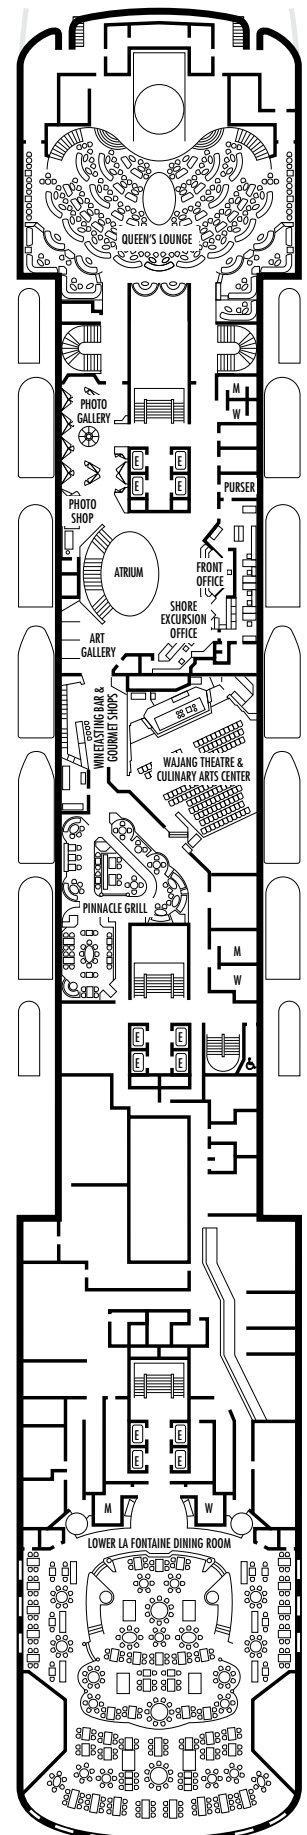

ms Amsterdam

DECK PLANS & STATEROOMS

The deck plans are color-coded by category of stateroom, and the category letter precedes the stateroom number in each room. All staterooms are equipped with flat-panel television, DVD player, telephone and multi-channel music.

Important Note: Not all staterooms within each category have the same furniture configuration and/or facilities. Appropriate symbols within the rooms on the deck plans describe differences from the stateroom descriptions below.

All information is subject to change.

STATEROOM SYMBOL LEGEND

- Shower only
- Bathtub & shower
- ▲ 2 lower beds or converts to 1 queen-size
- Triple (2 lower beds, 1 sofa bed)
- Quad (2 lower beds, 1 sofa bed, 1 upper)
- △ Partial sea view
- × Fully obstructed view
- + Connecting rooms
- These staterooms have portholes instead of windows
- ♿ Staterooms SB7058, SB7057 are wheelchair accessible with bathtub & shower. Staterooms B6228, B6225, C6104, HH3433, D3431, HH3428, DD3394, DD3393, G2702, L2700, K2555, K2554, G2500, FF1964, FF1955, H1807, H1806, H1805 & H1804 are wheelchair accessible, shower only.