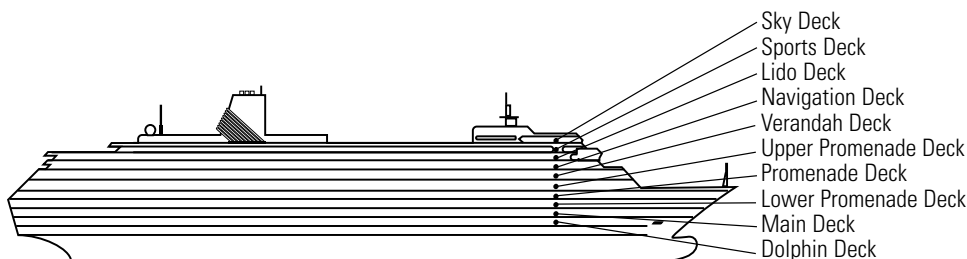

N **NN**

Standard: 2 lower beds convertible to 1 queen-size bed, 1 sofa bed & pullman upper, shower. Approximately 182–293 sq. ft.

DECK 1 – DOLPHIN DECK

Staterooms 1800–1964

ms Volendam

DECK PLANS & STATEROOMS