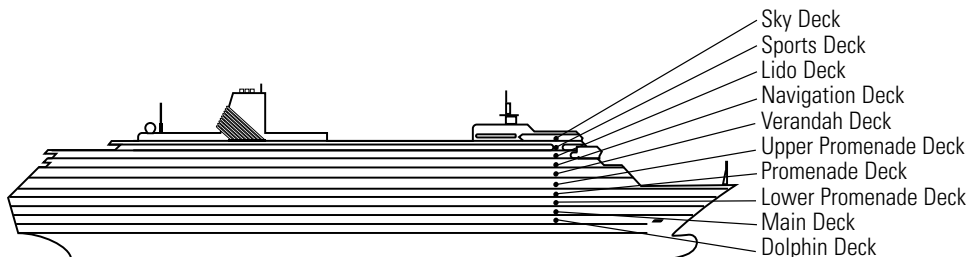

ms Volendam

DECK PLANS & STATEROOMS

The deck plans are color-coded by category of stateroom, and the category letter precedes the stateroom number in each room. All staterooms are equipped with DVD player, flat-panel television, telephone and multi-channel music.

Important Note: Not all staterooms within each category have the same furniture configuration and/or facilities. Appropriate symbols within the rooms on the deck plans describe differences from the stateroom descriptions below.

All information is subject to change.

STATEROOM SYMBOL LEGEND

- Shower only
- Bathtub & shower
- ▲ 2 lower beds or converts to 1 queen-size (no sofa bed)
- Triple (2 lower beds, 1 sofa bed)
- Quad (2 lower beds, 1 sofa bed, 1 upper)
- △ Partial sea view
- ☆ 2 lower beds not convertible to a queen-size
- × Fully obstructed view
- + Connecting rooms
- These staterooms have portholes instead of windows
- ♿ Suite S7034 is wheelchair accessible with bathtub & shower. Staterooms AA7088, AA7087, B6228, B6225, C6104, D3396, D3391, HH3431, HH3430, D3429, G2702, L2700, K2555, K2554, G2500, FF1964, FF1955, H1807, H1806, H1805, H1804 are wheelchair accessible, shower only.