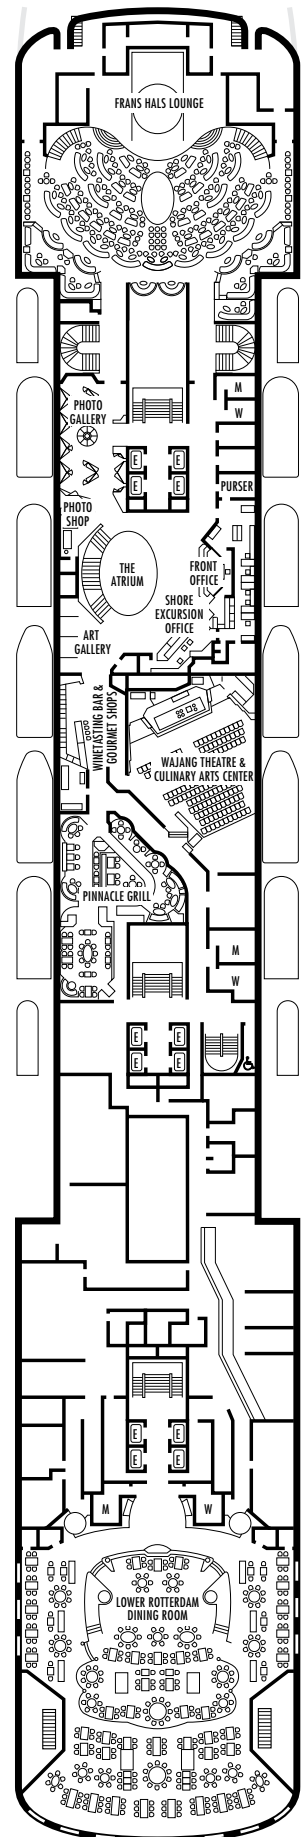

ms Volendam

DECK PLANS & STATEROOMS

The deck plans are color-coded by category of stateroom, and the category letter precedes the stateroom number in each room. All staterooms are equipped with DVD player, flat-panel television, telephone and multi-channel music.

Important Note: Not all staterooms within each category have the same furniture configuration and/or facilities. Appropriate symbols within the rooms on the deck plans describe differences from the stateroom descriptions below.

All information is subject to change.

STATEROOM SYMBOL LEGEND

- Shower only
- Bathtub & shower
- ▲ 2 lower beds or converts to 1 queen-size (no sofa bed)
- Triple (2 lower beds, 1 sofa bed)
- Quad (2 lower beds, 1 sofa bed, 1 upper)
- △ Partial sea view
- ☆ 2 lower beds not convertible to a queen-size
- × Fully obstructed view
- + Connecting rooms
- These staterooms have portholes instead of windows
- ♿ Suite S7034 is wheelchair accessible with bathtub & shower. Staterooms AA7088, AA7087, B6228, B6225, C6104, D3396, D3391, HH3431, HH3430, D3429, G2702, L2700, K2555, K2554, G2500, FF1964, FF1955, H1807, H1806, H1805, H1804 are wheelchair accessible, shower only.