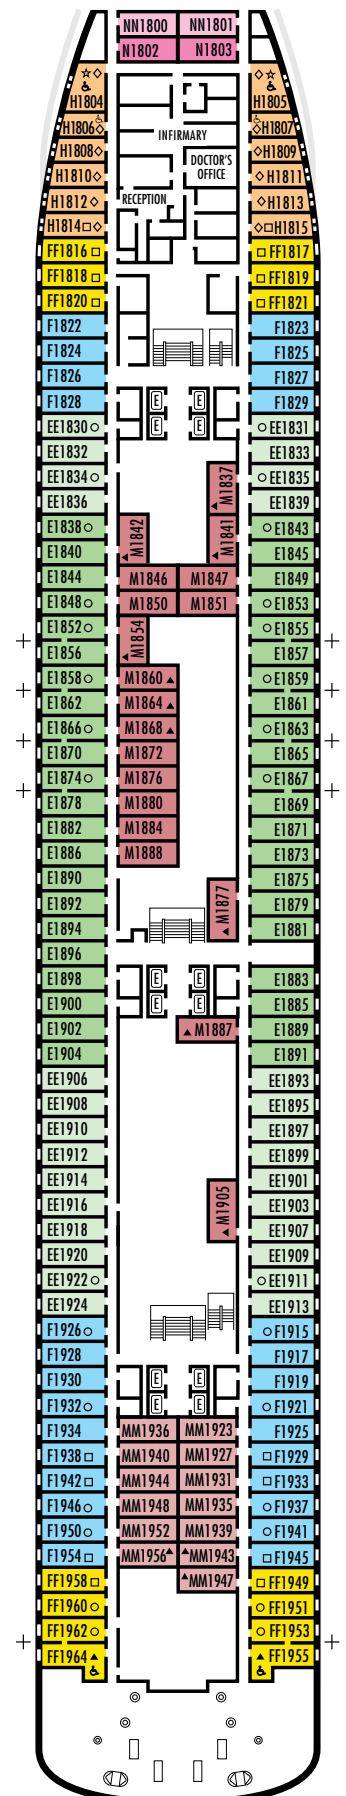

All information is subject to change.

STATEROOM SYMBOL LEGEND

- * Shower only
- Bathtub & shower
- ▲ 2 lower beds or converts to 1 queen-size (no sofa bed)
- Triple (2 lower beds, 1 sofa bed)
- Quad (2 lower beds, 1 sofa bed, 1 upper)
- △ Partial sea view
- ☆ 2 lower beds not convertible to a queen-size
- × Fully obstructed view
- + Connecting rooms
- ◇ These staterooms have portholes instead of windows
- ♿ Suite S7034 is wheelchair accessible with bathtub & shower. Staterooms AA7088, AA7087, B6228, B6225, C6104, D3396, D3391, HH3431, HH3430, D3429, G2702, L2700, K2555, K2554, G2500, FF1964, FF1955, H1807, H1806, H1805, H1804 are wheelchair accessible, shower only.

OCEAN-VIEW STATEROOMS

E **EE** **F** **FF** **H**

Large: 2 lower beds convertible to 1 queen-size bed, bathtub & shower. Approximately 140–319 sq. ft.

INTERIOR STATEROOMS

M **MM**

Large: 2 lower beds convertible to 1 queen-size bed, 1 sofa bed, shower. Approximately 182–293 sq. ft.

N **NN**

Standard: 2 lower beds convertible to 1 queen-size bed, 1 sofa bed & pullman upper, shower. Approximately 182–293 sq. ft.

DECK 1 – DOLPHIN DECK

Staterooms 1800–1964

ms Volendam

DECK PLANS & STATEROOMS