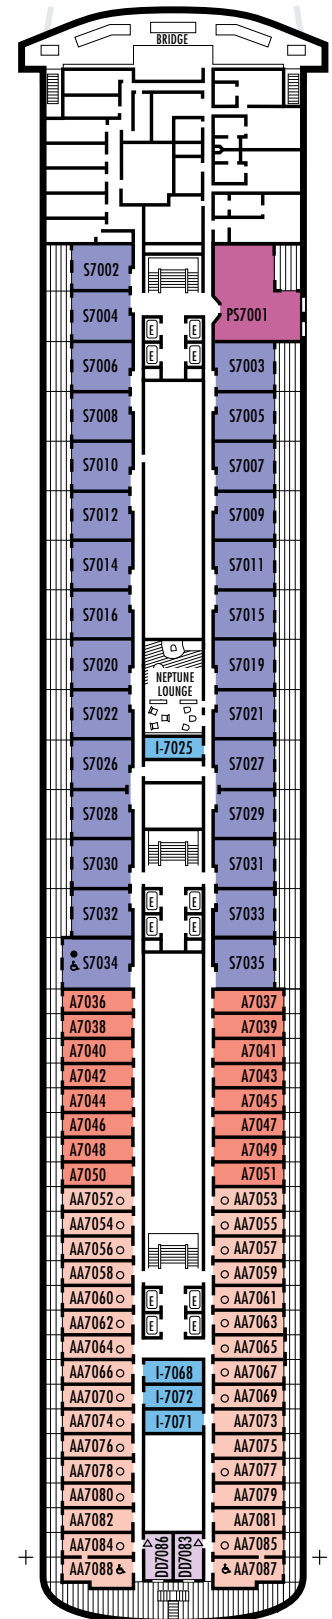

VERANDAH SUITES

PS
Pinnacle Suite: (Penthouse Verandah Suite) Bedroom with 1 king-size bed, oversize whirlpool bath & shower, living room, dining room, dressing room, private verandah, pantry, 1 sofa bed for 2 persons, mini-bar, refrigerator, guest toilet, floor-to-ceiling windows. Approximately 1,296 sq. ft. including verandah.

S
Neptune Suites: (Deluxe Verandah Suites) 2 lower beds convertible to 1 king-size bed, whirlpool bath & shower, large sitting area, dressing room, private verandah, 1 sofa bed for 2 persons, mini-bar, refrigerator, floor-to-ceiling windows. Approximately 558–566 sq. ft. including verandah.

A
Vista Suites: (Verandah Suites) 2 lower beds convertible to 1 queen-size bed, 1 sofa bed, whirlpool bath & shower, sitting area, private verandah, mini-bar, refrigerator, floor-to-ceiling windows. Approximately 297–379 sq. ft. including verandah.

AA
Vista Suites: (Verandah Suites) 2 lower beds convertible to 1 queen-size bed, whirlpool bath & shower, sitting area, private verandah, mini-bar, refrigerator, floor-to-ceiling windows. Approximately 297–379 sq. ft. including verandah.

OCEAN-VIEW STATEROOMS

DD
Large: 2 lower beds convertible to 1 queen-size bed, bathtub & shower. Approximately 140–319 sq. ft.

INTERIOR STATEROOMS

I
Large: 2 lower beds convertible to 1 queen-size bed, shower. Approximately 182–293 sq. ft.