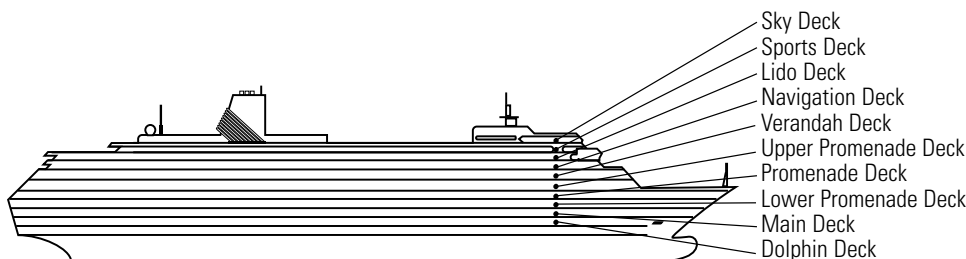

Important Note: Not all staterooms within each category have the same furniture configuration and/or facilities. Appropriate symbols within the rooms on the deck plans describe differences from the stateroom descriptions below.

All information is subject to change.

STATEROOM SYMBOL LEGEND

- Shower only
- Bath tub & shower
- ▲ 2 lower beds or converts to 1 queen-size (no sofa bed)
- Triple (2 lower beds, 1 sofa bed)
- Quad (2 lower beds, 1 sofa bed, 1 upper)
- △ Partial sea view
- ☆ 2 lower beds not convertible to a queen-size
- × Fully obstructed view
- + Connecting rooms
- These staterooms have portholes instead of windows
- ♿ Suite S7034 is wheelchair accessible with bathtub & shower. Staterooms AA7088, AA7087, B6228, B6225, C6104, D3396, D3391, HH3431, HH3430, D3429, G2702, L2700, K2555, K2554, G2500, FF1964, FF1955, H1807, H1806, H1805, H1804 are wheelchair accessible, shower only.

OCEAN-VIEW STATEROOMS

C **D** **DD**

Large: 2 lower beds convertible to 1 queen-size bed, bathtub & shower. All DD-category staterooms have partial sea views. Approximately 140–319 sq. ft.

HH

Large: 2 lower beds convertible to 1 queen-size bed, bathtub & shower. All HH-category staterooms have fully obstructed views. Approximately 140–319 sq. ft.

INTERIOR STATEROOMS

J **K**

Large: 2 lower beds convertible to 1 queen-size bed, shower. Approximately 182–293 sq. ft.