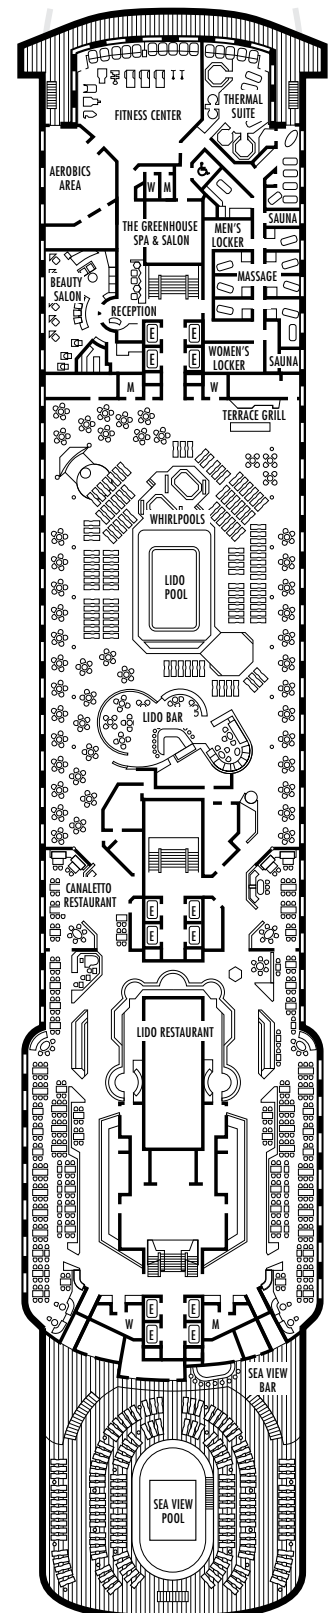

ms Volendam

DECK PLANS & STATEROOMS

The deck plans are color-coded by category of stateroom, and the category letter precedes the stateroom number in each room. All staterooms are equipped with DVD player, flat-panel television, telephone and multi-channel music.

Important Note: Not all staterooms within each category have the same furniture configuration and/or facilities. Appropriate symbols within the rooms on the deck plans describe differences from the stateroom descriptions below.

All information is subject to change.

STATEROOM SYMBOL LEGEND

- Shower only
- Bathtub & shower
- ▲ 2 lower beds or converts to 1 queen-size (no sofa bed)
- Triple (2 lower beds, 1 sofa bed)
- Quad (2 lower beds, 1 sofa bed, 1 upper)
- △ Partial sea view
- ☆ 2 lower beds not convertible to a queen-size
- × Fully obstructed view
- + Connecting rooms
- These staterooms have portholes instead of windows
- ♿ Suite S7034 is wheelchair accessible with bathtub & shower. Staterooms AA7088, AA7087, B6228, B6225, C6104, D3396, D3391, HH3431, HH3430, D3429, G2702, L2700, K2555, K2554, G2500, FF1964, FF1955, H1807, H1806, H1805, H1804 are wheelchair accessible, shower only.