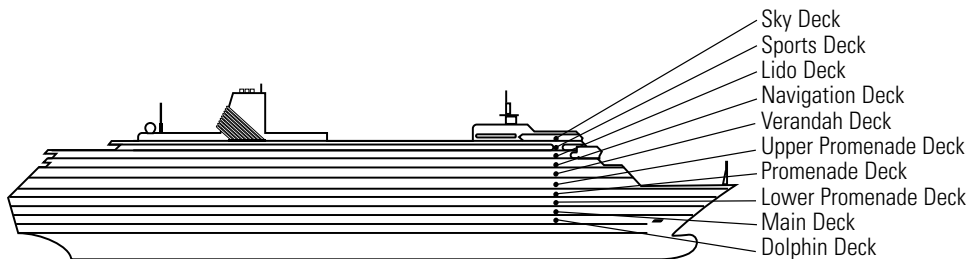

ms Volendam

DECK PLANS & STATEROOMS

The deck plans are color-coded by category of stateroom, and the category letter precedes the stateroom number in each room. All staterooms are equipped with DVD player, flat-panel television, telephone and multi-channel music.

Important Note: Not all staterooms within each category have the same furniture configuration and/or facilities. Appropriate symbols within the rooms on the deck plans describe differences from the stateroom descriptions below.

All information is subject to change.

STATEROOM SYMBOL LEGEND

- Shower only
- Bathtub & shower
- ▲ 2 lower beds or converts to 1 queen-size (no sofa bed)
- Triple (2 lower beds, 1 sofa bed)
- Quad (2 lower beds, 1 sofa bed, 1 upper)
- △ Partial sea view
- ☆ 2 lower beds not convertible to a queen-size
- × Fully obstructed view
- + Connecting rooms
- These staterooms have portholes instead of windows
- ♿ Suite S7034 is wheelchair accessible with bathtub & shower. Staterooms AA7088, AA7087, B6228, B6225, C6104, D3396, D3391, HH3431, HH3430, D3429, G2702, L2700, K2555, K2554, G2500, FF1964, FF1955, H1807, H1806, H1805, H1804 are wheelchair accessible, shower only.