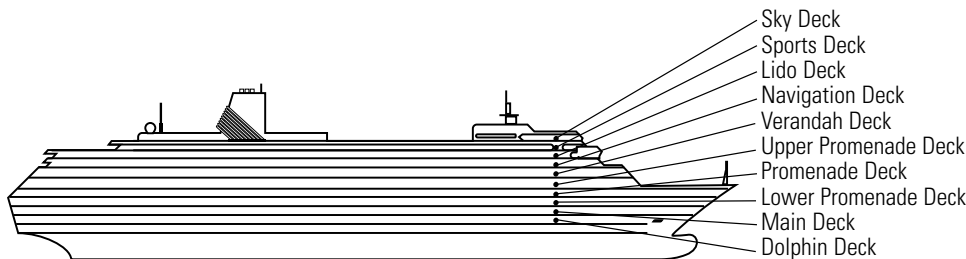

ms Volendam

DECK PLANS & STATEROOMS

The deck plans are color-coded by category of stateroom, and the category letter precedes the stateroom number in each room. All staterooms are equipped with DVD player, flat-panel television, telephone and multi-channel music.