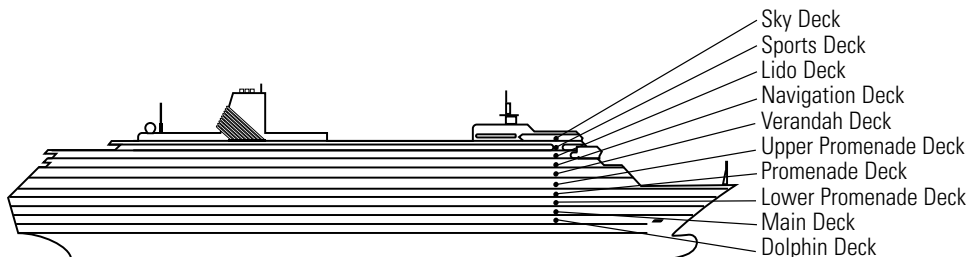

VERANDAH SUITES

PS
Pinnacle Suite: (Penthouse Verandah Suite) Bedroom with 1 king-size bed, oversize whirlpool bath & shower, living room, dining room, dressing room, private verandah, pantry, 1 sofa bed for 2 persons, mini-bar, refrigerator, guest toilet, floor-to-ceiling windows. Approximately 1,296 sq. ft. including verandah.

S
Neptune Suites: (Deluxe Verandah Suites) 2 lower beds convertible to 1 king-size bed, whirlpool bath & shower, large sitting area, dressing room, private verandah, 1 sofa bed for 2 persons, mini-bar, refrigerator, floor-to-ceiling windows. Approximately 558–566 sq. ft. including verandah.

A
Vista Suites: (Verandah Suites) 2 lower beds convertible to 1 queen-size bed, 1 sofa bed, whirlpool bath & shower, sitting area, private verandah, mini-bar, refrigerator, floor-to-ceiling windows. Approximately 297–379 sq. ft. including verandah.

AA
Vista Suites: (Verandah Suites) 2 lower beds convertible to 1 queen-size bed, whirlpool bath & shower, sitting area, private verandah, mini-bar, refrigerator, floor-to-ceiling windows. Approximately 297–379 sq. ft. including verandah.

OCEAN-VIEW STATEROOMS

DD
Large: 2 lower beds convertible to 1 queen-size bed, bathtub & shower. Approximately 140–319 sq. ft.

INTERIOR STATEROOMS

I
Large: 2 lower beds convertible to 1 queen-size bed, shower. Approximately 182–293 sq. ft.