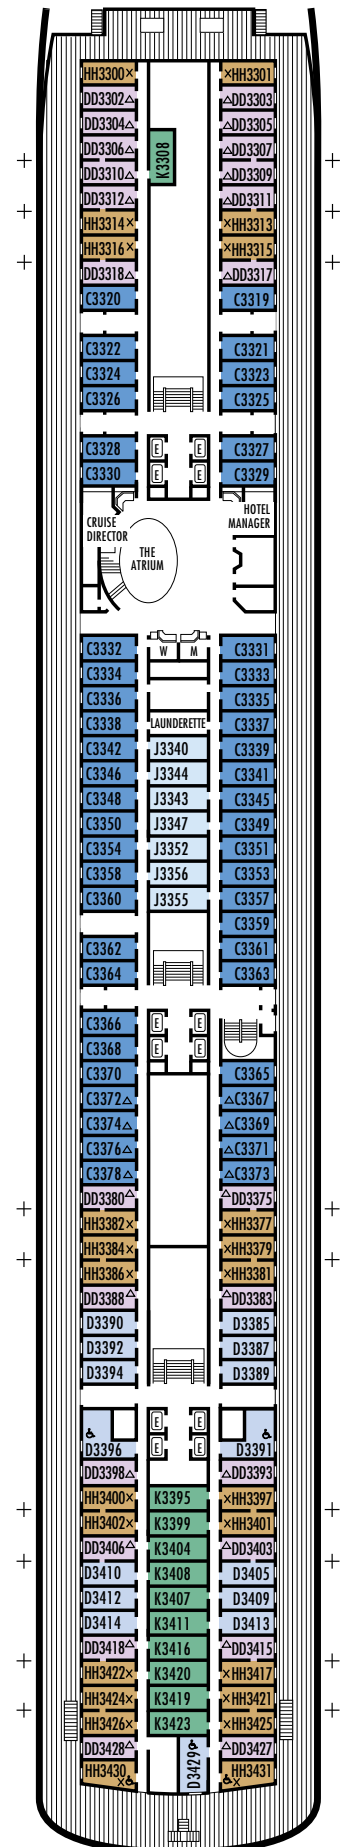

Important Note: Not all staterooms within each category have the same furniture configuration and/or facilities. Appropriate symbols within the rooms on the deck plans describe differences from the stateroom descriptions below.

All information is subject to change.

STATEROOM SYMBOL LEGEND

- Shower only
- Bath tub & shower
- ▲ 2 lower beds or converts to 1 queen-size (no sofa bed)
- Triple (2 lower beds, 1 sofa bed)
- Quad (2 lower beds, 1 sofa bed, 1 upper)
- △ Partial sea view
- ☆ 2 lower beds not convertible to a queen-size
- × Fully obstructed view
- + Connecting rooms
- These staterooms have portholes instead of windows
- ♿ Suite S7034 is wheelchair accessible with bathtub & shower. Staterooms AA7088, AA7087, B6228, B6225, C6104, D3396, D3391, HH3431, HH3430, D3429, G2702, L2700, K2555, K2554, G2500, FF1964, FF1955, H1807, H1806, H1805, H1804 are wheelchair accessible, shower only.

OCEAN-VIEW STATEROOMS

C **D** **DD**

Large: 2 lower beds convertible to 1 queen-size bed, bathtub & shower. All DD-category staterooms have partial sea views. Approximately 140–319 sq. ft.

HH

Large: 2 lower beds convertible to 1 queen-size bed, bathtub & shower. All HH-category staterooms have fully obstructed views. Approximately 140–319 sq. ft.

INTERIOR STATEROOMS

J **K**

Large: 2 lower beds convertible to 1 queen-size bed, shower. Approximately 182–293 sq. ft.