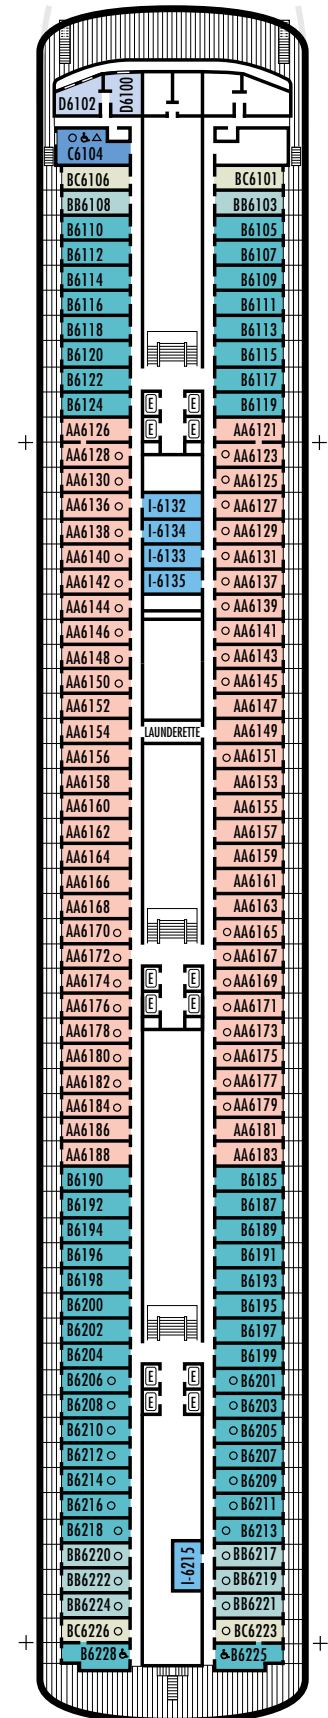

Important Note: Not all staterooms within each category have the same furniture configuration and/or facilities. Appropriate symbols within the rooms on the deck plans describe differences from the stateroom descriptions below.

All information is subject to change.

STATEROOM SYMBOL LEGEND

- Shower only
- Bath tub & shower
- ▲ 2 lower beds or converts to 1 queen-size (no sofa bed)
- Triple (2 lower beds, 1 sofa bed)
- Quad (2 lower beds, 1 sofa bed, 1 upper)
- △ Partial sea view
- ☆ 2 lower beds not convertible to a queen-size
- × Fully obstructed view
- + Connecting rooms
- These staterooms have portholes instead of windows
- ♿ Suite S7034 is wheelchair accessible with bathtub & shower. Staterooms AA7088, AA7087, B6228, B6225, C6104, D3396, D3391, HH3431, HH3430, D3429, G2702, L2700, K2555, K2554, G2500, FF1964, FF1955, H1807, H1806, H1805, H1804 are wheelchair accessible, shower only.

VERANDAH SUITES

AA B BB BC

Vista Suites: (Verandah Suites) 2 lower beds convertible to 1 queen-size bed, whirlpool bath & shower, sitting area, private verandah, mini-bar, refrigerator, floor-to-ceiling windows. Approximately 297–379 sq. ft. including verandah.

OCEAN-VIEW STATEROOMS

C D

Large: 2 lower beds convertible to 1 queen-size bed, bathtub & shower. Approximately 140–319 sq. ft.

INTERIOR STATEROOMS

I

Large: 2 lower beds convertible to 1 queen-size bed, shower. Approximately 182–293 sq. ft.