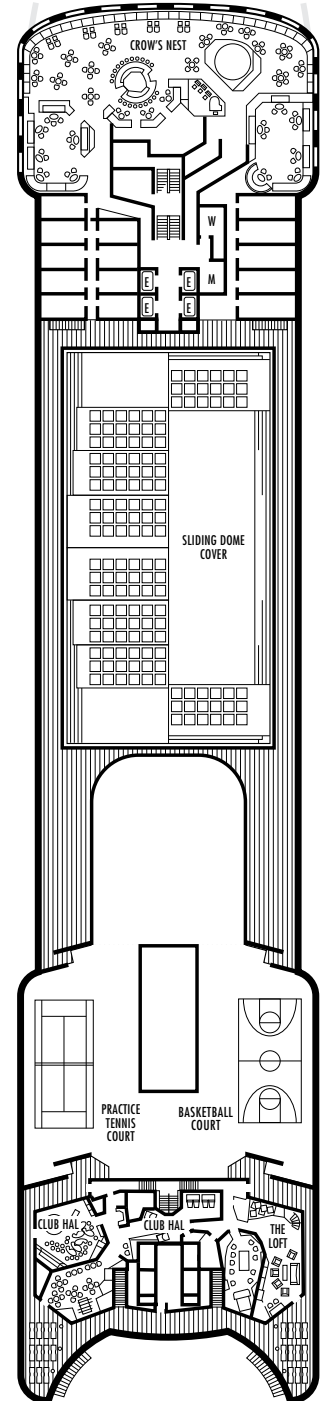

ms Volendam

DECK PLANS & STATEROOMS

The deck plans are color-coded by category of stateroom, and the category letter precedes the stateroom number in each room. All staterooms are equipped with DVD player, flat-panel television, telephone and multi-channel music.

Important Note: Not all staterooms within each category have the same furniture configuration and/or facilities. Appropriate symbols within the rooms on the deck plans describe differences from the stateroom descriptions below.

All information is subject to change.

STATEROOM SYMBOL LEGEND

- Shower only
- Bathtub & shower
- ▲ 2 lower beds or converts to 1 queen-size (no sofa bed)
- Triple (2 lower beds, 1 sofa bed)
- Quad (2 lower beds, 1 sofa bed, 1 upper)
- △ Partial sea view
- ☆ 2 lower beds not convertible to a queen-size
- × Fully obstructed view
- + Connecting rooms
- These staterooms have portholes instead of windows
- ♿ Suite S7034 is wheelchair accessible with bathtub & shower. Staterooms AA7088, AA7087, B6228, B6225, C6104, D3396, D3391, HH3431, HH3430, D3429, G2702, L2700, K2555, K2554, G2500, FF1964, FF1955, H1807, H1806, H1805, H1804 are wheelchair accessible, shower only.