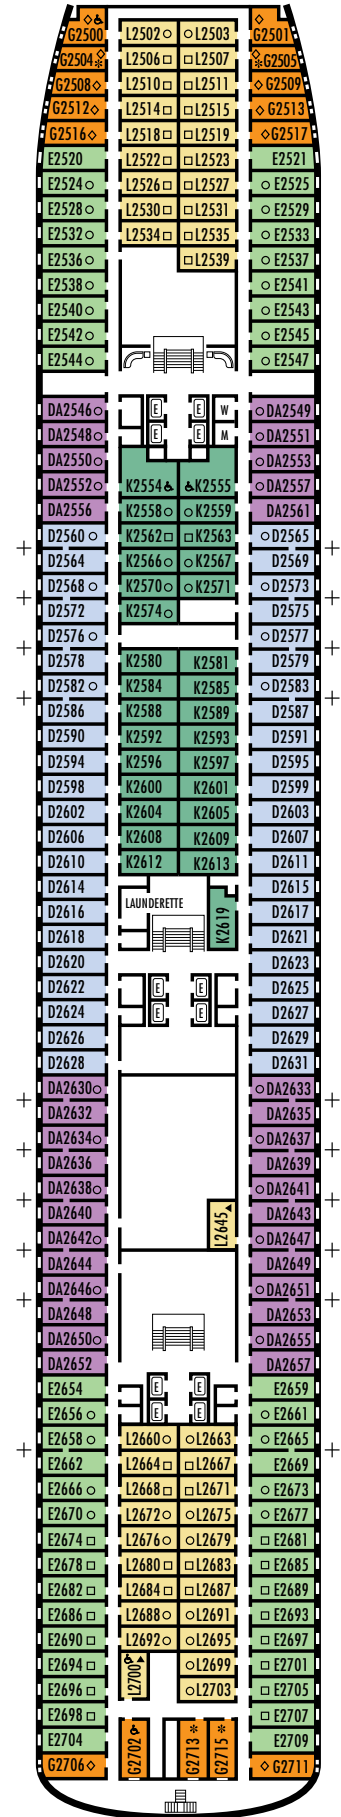

All information is subject to change.

STATEROOM SYMBOL LEGEND

- * Shower only
- Bathtub & shower
- ▲ 2 lower beds or converts to 1 queen-size (no sofa bed)
- Triple (2 lower beds, 1 sofa bed)
- Quad (2 lower beds, 1 sofa bed, 1 upper)
- △ Partial sea view
- ☆ 2 lower beds not convertible to a queen-size
- × Fully obstructed view
- + Connecting rooms
- ◇ These staterooms have portholes instead of windows
- ♿ Suite S7034 is wheelchair accessible with bathtub & shower. Staterooms AA7088, AA7087, B6228, B6225, C6104, D3396, D3391, HH3431, HH3430, D3429, G2702, L2700, K2555, K2554, G2500, FF1964, FF1955, H1807, H1806, H1805, H1804 are wheelchair accessible, shower only.

OCEAN-VIEW STATEROOMS

E **EE** **F** **FF** **H**

Large: 2 lower beds convertible to 1 queen-size bed, bathtub & shower. Approximately 140–319 sq. ft.

INTERIOR STATEROOMS

M **MM**

Large: 2 lower beds convertible to 1 queen-size bed, 1 sofa bed, shower. Approximately 182–293 sq. ft.

OCEAN-VIEW STATEROOMS

D **DA** **E** **G**

Large: 2 lower beds convertible to 1 queen-size bed, bathtub & shower.
Approximately 140–319 sq. ft.

INTERIOR STATEROOMS

K **L**

Large: 2 lower beds convertible to 1 queen-size bed, shower.
Approximately 182–293 sq. ft.