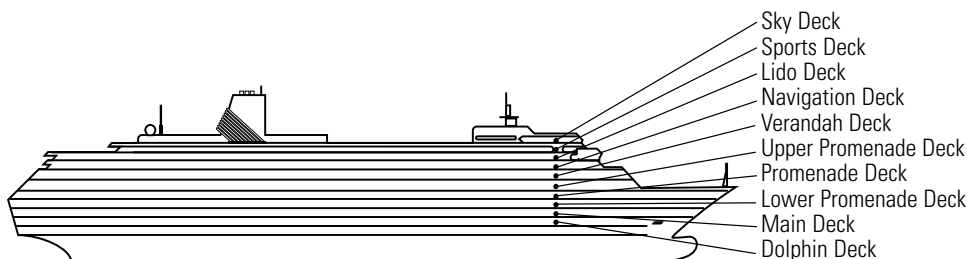

ms Volendam

DECK PLANS & STATEROOMS

The deck plans are color-coded by category of stateroom, and the category letter precedes the stateroom number in each room. All staterooms are equipped with DVD player, flat-panel television, telephone and multi-channel music.