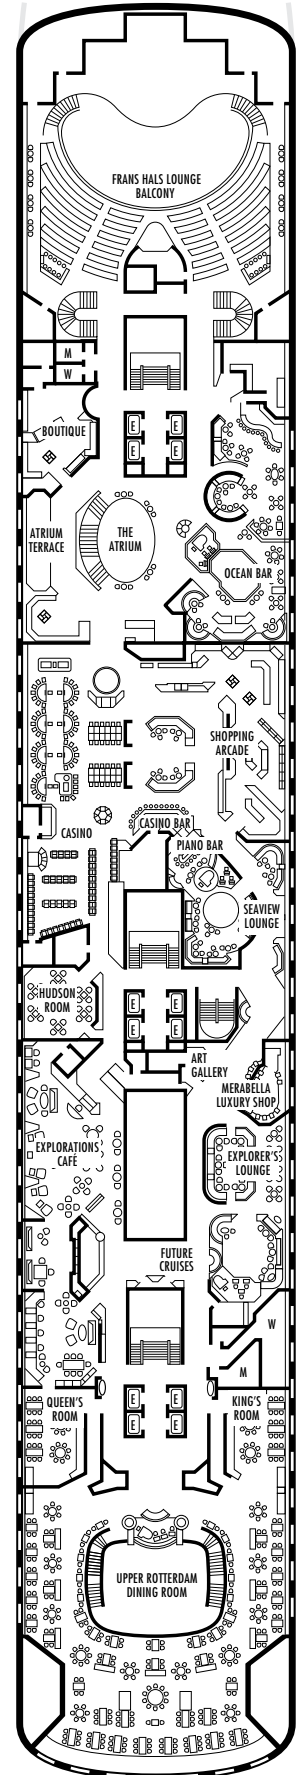

ms Volendam

DECK PLANS & STATEROOMS

The deck plans are color-coded by category of stateroom, and the category letter precedes the stateroom number in each room. All staterooms are equipped with DVD player, flat-panel television, telephone and multi-channel music.

Important Note: Not all staterooms within each category have the same furniture configuration and/or facilities. Appropriate symbols within the rooms on the deck plans describe differences from the stateroom descriptions below.

All information is subject to change.

STATEROOM SYMBOL LEGEND

- Shower only
- Bathtub & shower
- ▲ 2 lower beds or converts to 1 queen-size (no sofa bed)
- Triple (2 lower beds, 1 sofa bed)
- Quad (2 lower beds, 1 sofa bed, 1 upper)
- △ Partial sea view
- ☆ 2 lower beds not convertible to a queen-size
- × Fully obstructed view
- + Connecting rooms
- These staterooms have portholes instead of windows
- ♿ Suite S7034 is wheelchair accessible with bathtub & shower. Staterooms AA7088, AA7087, B6228, B6225, C6104, D3396, D3391, HH3431, HH3430, D3429, G2702, L2700, K2555, K2554, G2500, FF1964, FF1955, H1807, H1806, H1805, H1804 are wheelchair accessible, shower only.