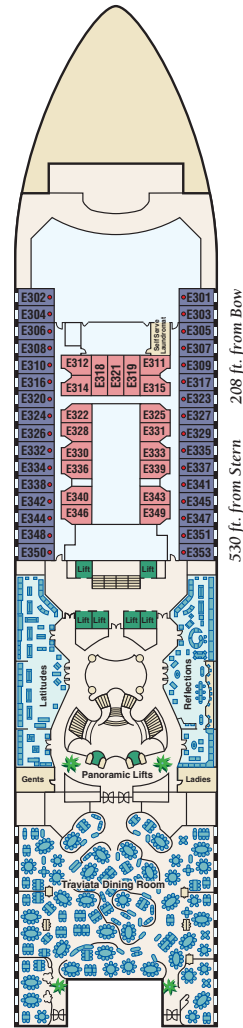

Caribe 9

Dolphin 8

Promenade 7

Emerald 6

Plaza 5

Fiesta 4

SEA PRINCESS

STATEROOM DESCRIPTION

- **AA** BAJA, CARIBE, DOLPHIN: Suite with queen-size bed and balcony
- **AB** BAJA, CARIBE, DOLPHIN: Mini-suite with queen-size bed and balcony
- **AC** BAJA: Mini-suite with queen-size bed and balcony
- **BA** ALOHA, RIVIERA: Balcony two lower beds
- **BB** ALOHA, BAJA: Balcony two lower beds
- **BC** BAJA, CARIBE: Balcony two lower beds
- **BD** CARIBE: Balcony two lower beds
- **BE** CARIBE: Balcony two lower beds
- **BF** CARIBE: Balcony two lower beds
- **CC** ALOHA: Deluxe oceanview two lower beds
- **C** BAJA: Deluxe oceanview two lower beds
- **DD** CARIBE: Deluxe oceanview two lower beds
- **D** DOLPHIN: Oceanview two lower beds
- **EE** DOLPHIN: Oceanview two lower beds
- **E** EMERALD: Oceanview two lower beds
- **FF** PLAZA: Oceanview two lower beds
- **F** BAJA: Oceanview two lower beds
- **GG** DOLPHIN: Oceanview two lower beds (obstructed view)
- **G** DOLPHIN: Oceanview two lower beds (obstructed view)
- **HH** DOLPHIN: Oceanview two lower beds (obstructed view)
- **I** ALOHA, RIVIERA: Interior two lower beds
- **J** ALOHA, BAJA: Interior two lower beds
- **J** CARIBE, DOLPHIN: Interior two lower beds
- **K** EMERALD, PLAZA: Interior two lower beds
- **L** PLAZA: Interior two lower beds
- **M** PLAZA: Interior two lower beds
- **N** PLAZA: Interior two lower beds

° Wheelchair-accessible stateroom * Will accommodate third and fourth person ▲ Will accommodate third person * Two lower beds not convertible to queen
Note: Some areas of the ship are not accessible to wheelchairs and scooters.
Distances shown are from the bow (forward) to stern (aft) to the nearest stateroom.