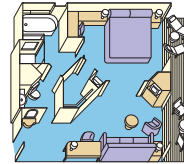

SUITE WITH BALCONY

Surrounding you with luxurious accommodations, a spacious suite with balcony includes all the amenities of a mini-suite, plus incredible premiums. These include luxury teak balcony furniture, deluxe canapés, fresh flowers, DVD/CD player, free access to a DVD library, one complimentary mini-bar setup, a roomy walk-in closet, upgraded bathroom amenities and complimentary use of the laundry and dry cleaning services, and web access in the Internet Café. Approximately 516 to 695 square feet, including balcony. (Category AA)

Suite with balcony

MINI-SUITE WITH BALCONY

A mini-suite with balcony is substantially larger than a balcony stateroom. It includes all the amenities of a balcony stateroom and these added luxuries: welcome glass of champagne, separate sitting area, sofa bed, luxury mattress and pillows, two TVs, a spacious closet, desk, bathroom tub and massage shower head. Approximately 365 to 536 square feet, including balcony. (Categories AB & AC; Category AC also includes walk-in shower)

Mini-suite with balcony

OCEANVIEW DOUBLE WITH BALCONY

This impressive stateroom offers the elegance of a balcony with fine patio furniture. Other amenities include a spacious closet, desk and a bathroom with shower. Approximately 179 square feet, including balcony. (Categories BA, BB, BC, BD, BE & BF)