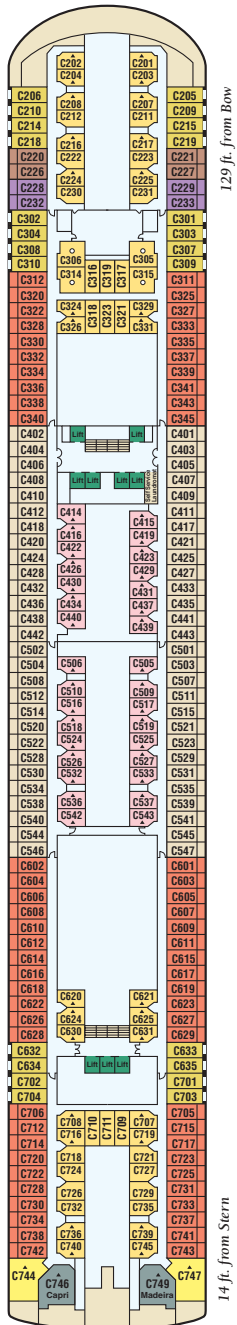

		DECK
SHIP FACTS		<ul style="list-style-type: none"> • Accommodates 1,990 passengers • Over 400 balcony staterooms • Wrap-around Promenade Deck • 857 feet in length • 77,000 gross tons • Bermudan registered
	TRADITIONAL	6 • Traviata Dining Room
	ANYTIME	5 • Rigoletto Dining Room
	SPECIALTY	14 • Sterling Steakhouse SM at Horizon Court - • Ultimate Balcony Dining
	CASUAL	5 • Explorers (patisserie) 8 • Café Corniche (pizzeria) 12 • Sundaes ice cream bar 14 • Riviera Grill (burgers and hot dogs) 14 • 24-hour dining in the Horizon Court † • Afternoon tea - • 24-hour room service
ENTERTAINMENT	THEATERS	7 • Princess Theater 7 • Vista Show Lounge
	HOT SPOTS	8 • Monte Carlo Club Casino 14 • Movies Under the Stars [®] (outdoor theater)
	LOUNGES & BARS	7 • Atrium Lounge/Crooners Bar 7 • Wheelhouse Bar 7 • Premier Cru 7 • Razzmatazz
	POOLS	12 • Lotus Spa [®] Pool (includes 2 hot tubs) 12 • Riviera Pool (includes 2 hot tubs) 15 • Splash Pool
ACTIVITIES	SPORTS & SPA	12 • Lotus Spa [®] , gym and fitness area 14 • Shuffleboard 15 • Sports Court
	ENRICHMENT	† • ScholarShip@Sea [®] 7 • 24-hour Internet Café (wireless access available) 7 • Library and writing room 8 • Card room
	SHOPPING	† • World-class art collection and auctions 6 • Boutiques (duty-free) 7 • Photo Gallery 7 • Future Cruise Sales
	KIDS & TEENS	12 • Youth Center
UNDER 18		† Location may vary.

Oceanview double with balcony

visit princess.com for virtual tours and photos of staterooms

Note: Floor plans and stateroom diagrams represent typical arrangements. Certain staterooms may vary in size and configuration. Square footage varies based on stateroom category and deck location. Call 1-800-PRINCESS for more information.

530 ft. from Stern 253 ft. from Bow

52 ft. from Stern

156 ft. from Bow

23 ft. from Stern

FORWARD

AFT

Caribe 9

Dolphin 8