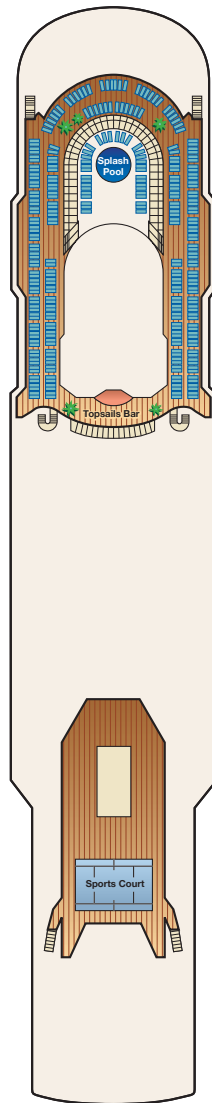

Sun 15

- SUN - 15
- LIDO - 14
- RIVIERA - 12
- ALOHA - 11
- BAJA - 10
- CARIBE - 9
- DOLPHIN - 8
- PRINCEALBERT - 7
- EMERALD - 6
- FLAZA - 5
- FIESTA - 4

FORWARD

AFT

179 ft. from Bow

530 ft. from Stern 253 ft. from Bow

52 ft. from Stern

156 ft. from Bow

23 ft. from Stern

FORWARD

AFT