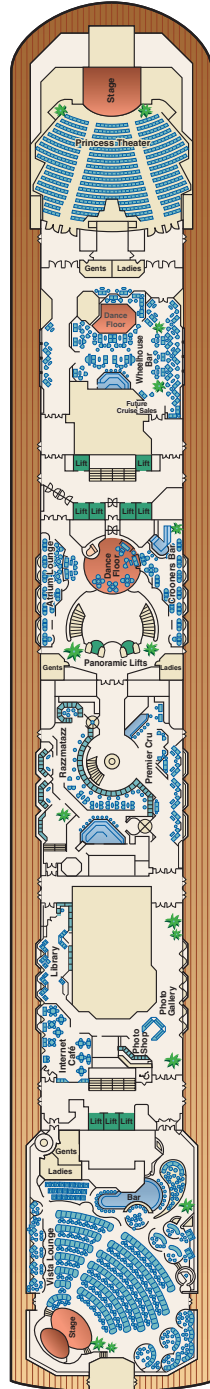

Promenade 7