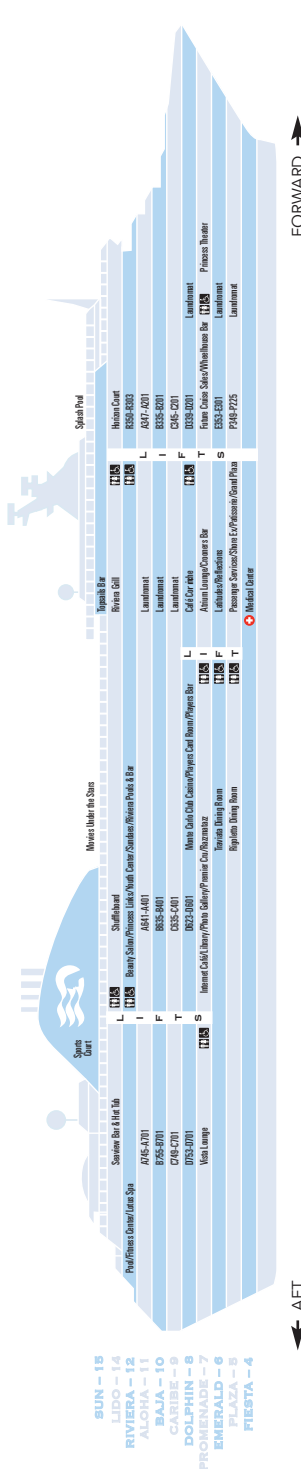

		DECK
SHIP FACTS		<ul style="list-style-type: none"> • Accommodates 1,990 passengers • Over 400 balcony staterooms • Wrap-around Promenade Deck • 857 feet in length • 77,000 gross tons • Bermudan registered
	TRADITIONAL	6 • Traviata Dining Room
	ANYTIME	5 • Rigoletto Dining Room
	SPECIALTY	14 • Sterling Steakhouse SM at Horizon Court - • Ultimate Balcony Dining
	CASUAL	5 • Explorers (patisserie) 8 • Café Corniche (pizzeria) 12 • Sundaes ice cream bar 14 • Riviera Grill (burgers and hot dogs) 14 • 24-hour dining in the Horizon Court † • Afternoon tea - • 24-hour room service
ENTERTAINMENT	THEATERS	7 • Princess Theater 7 • Vista Show Lounge
	HOT SPOTS	8 • Monte Carlo Club Casino 14 • Movies Under the Stars [®] (outdoor theater)
	LOUNGES & BARS	7 • Atrium Lounge/Crooners Bar 7 • Wheelhouse Bar 7 • Premier Cru 7 • Razzmatazz
	POOLS	12 • Lotus Spa [®] Pool (includes 2 hot tubs) 12 • Riviera Pool (includes 2 hot tubs) 15 • Splash Pool
ACTIVITIES	SPORTS & SPA	12 • Lotus Spa [®] , gym and fitness area 14 • Shuffleboard 15 • Sports Court
	ENRICHMENT	† • ScholarShip@Sea [®] 7 • 24-hour Internet Café (wireless access available) 7 • Library and writing room 8 • Card room
	SHOPPING	† • World-class art collection and auctions 6 • Boutiques (duty-free) 7 • Photo Gallery 7 • Future Cruise Sales
	KIDS & TEENS	12 • Youth Center
UNDER 18		† Location may vary.

Sun 15

Lido 14

Riviera 12

Aloha 11

- SUN - 15
- LIDO - 14
- RIVIERA - 12
- ALOHA - 11
- BAJA - 10
- CARIBE - 9
- DOLPHIN - 8
- PRINCEALBERT - 7
- EMERALD - 6
- FLAZA - 5
- FIESTA - 4

FORWARD

AFT

179 ft. from Bow