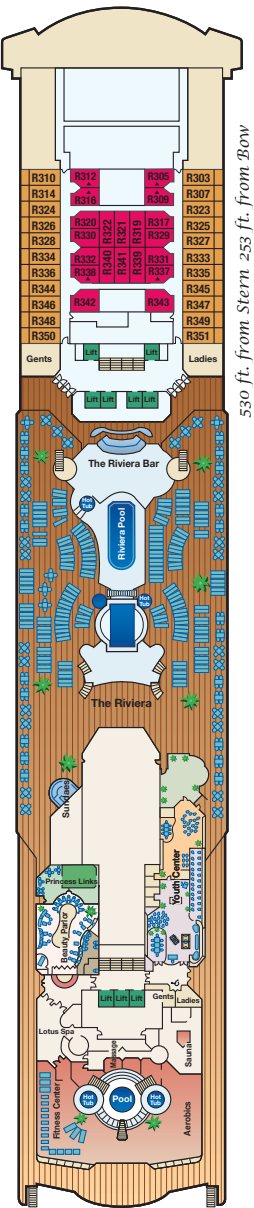

		DECK
SHIP FACTS		<ul style="list-style-type: none"> • Accommodates 1,990 passengers • Over 400 balcony staterooms • Wrap-around Promenade Deck • 857 feet in length • 77,000 gross tons • Bermudan registered
	TRADITIONAL	6 • Traviata Dining Room
	ANYTIME	5 • Rigoletto Dining Room
	SPECIALTY	14 • Sterling Steakhouse SM at Horizon Court - • Ultimate Balcony Dining
	CASUAL	5 • Explorers (patisserie) 8 • Café Corniche (pizzeria) 12 • Sundaes ice cream bar 14 • Riviera Grill (burgers and hot dogs) 14 • 24-hour dining in the Horizon Court † • Afternoon tea - • 24-hour room service
ENTERTAINMENT	THEATERS	7 • Princess Theater 7 • Vista Show Lounge
	HOT SPOTS	8 • Monte Carlo Club Casino 14 • Movies Under the Stars [®] (outdoor theater)
	LOUNGES & BARS	7 • Atrium Lounge/Crooners Bar 7 • Wheelhouse Bar 7 • Premier Cru 7 • Razzmatazz
	POOLS	12 • Lotus Spa [®] Pool (includes 2 hot tubs) 12 • Riviera Pool (includes 2 hot tubs) 15 • Splash Pool
ACTIVITIES	SPORTS & SPA	12 • Lotus Spa [®] , gym and fitness area 14 • Shuffleboard 15 • Sports Court
	ENRICHMENT	† • ScholarShip@Sea [®] 7 • 24-hour Internet Café (wireless access available) 7 • Library and writing room 8 • Card room
	SHOPPING	† • World-class art collection and auctions 6 • Boutiques (duty-free) 7 • Photo Gallery 7 • Future Cruise Sales
	KIDS & TEENS	12 • Youth Center
UNDER 18		† Location may vary.

Oceanview double with balcony

visit princess.com for virtual tours and photos of staterooms

Note: Floor plans and stateroom diagrams represent typical arrangements. Certain staterooms may vary in size and configuration. Square footage varies based on stateroom category and deck location. Call 1-800-PRINCESS for more information.

Sun 15

Lido 14

Riviera 12

Aloha 11

- SUN - 15
- LIDO - 14
- RIVIERA - 12
- ALOHA - 11
- BAJA - 10
- CARIBE - 9
- DOLPHIN - 8
- PRINCEALBERT - 7
- EMERALD - 6
- FLAZA - 5
- FIESTA - 4

FORWARD

AFT

179 ft. from Bow