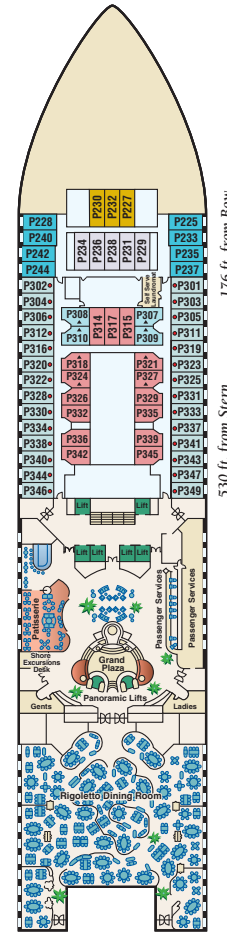

Plaza 5

Fiesta 4

SEA PRINCESS

STATEROOM DESCRIPTION

- **AA** BAJA, CARIBE, DOLPHIN: Suite with queen-size bed and balcony
- **AB** BAJA, CARIBE, DOLPHIN: Mini-suite with queen-size bed and balcony
- **AC** BAJA: Mini-suite with queen-size bed and balcony
- **BA** ALOHA, RIVIERA: Balcony two lower beds
- **BB** ALOHA, BAJA: Balcony two lower beds
- **BC** BAJA, CARIBE: Balcony two lower beds
- **BD** CARIBE: Balcony two lower beds
- **BE** CARIBE: Balcony two lower beds
- **BF** CARIBE: Balcony two lower beds
- **CC** ALOHA: Deluxe oceanview two lower beds
- **C** BAJA: Deluxe oceanview two lower beds
- **DD** CARIBE: Deluxe oceanview two lower beds
- **D** DOLPHIN: Oceanview two lower beds
- **EE** DOLPHIN: Oceanview two lower beds
- **E** EMERALD: Oceanview two lower beds
- **FF** PLAZA: Oceanview two lower beds
- **F** BAJA: Oceanview two lower beds
- **GG** DOLPHIN: Oceanview two lower beds (obstructed view)
- **G** DOLPHIN: Oceanview two lower beds (obstructed view)
- **HH** DOLPHIN: Oceanview two lower beds (obstructed view)
- **I** ALOHA, RIVIERA: Interior two lower beds
- **J** ALOHA, BAJA: Interior two lower beds
- **J** CARIBE, DOLPHIN: Interior two lower beds
- **K** EMERALD, PLAZA: Interior two lower beds
- **L** PLAZA: Interior two lower beds
- **M** PLAZA: Interior two lower beds
- **N** PLAZA: Interior two lower beds

° Wheelchair-accessible stateroom * Will accommodate third and fourth person ▲ Will accommodate third person * Two lower beds not convertible to queen
Note: Some areas of the ship are not accessible to wheelchairs and scooters.
Distances shown are from the bow (forward) to stern (aft) to the nearest stateroom.