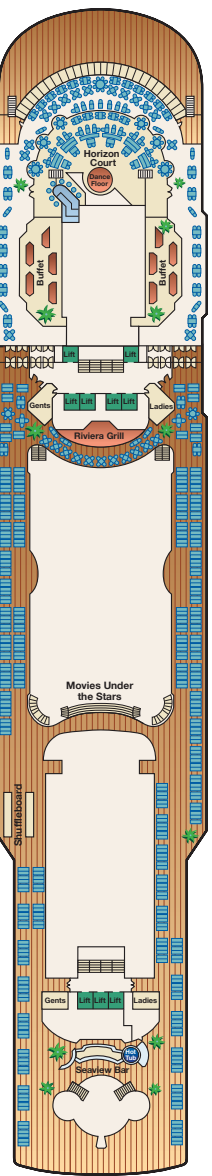

Lido 14

- SUN - 15
- LIDO - 14
- RIVIERA - 12
- ALOHA - 11
- BAJA - 10
- CARIBE - 9
- DOLPHIN - 8
- PRINCEALBERT - 7
- EMERALD - 6
- FLAZA - 5
- FIESTA - 4

FORWARD

AFT

179 ft. from Bow

530 ft. from Stern 253 ft. from Bow

52 ft. from Stern

156 ft. from Bow

23 ft. from Stern

FORWARD

AFT