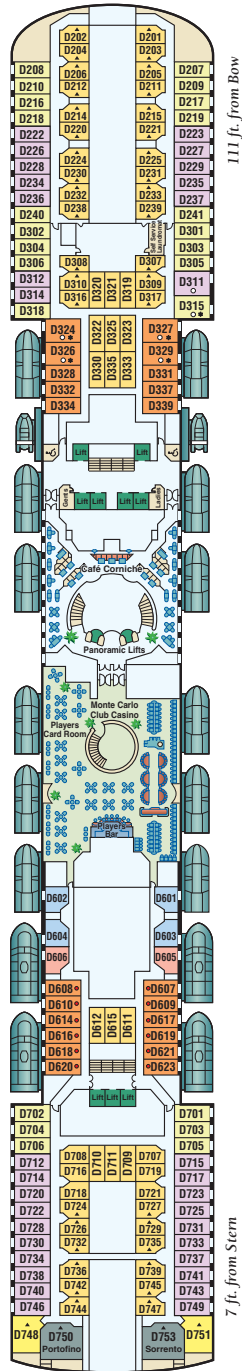

		DECK
SHIP FACTS		<ul style="list-style-type: none"> • Accommodates 1,990 passengers • Over 400 balcony staterooms • Wrap-around Promenade Deck • 857 feet in length • 77,000 gross tons • Bermudan registered
	TRADITIONAL	6 • Traviata Dining Room
	ANYTIME	5 • Rigoletto Dining Room
	SPECIALTY	14 • Sterling Steakhouse SM at Horizon Court - • Ultimate Balcony Dining
	CASUAL	5 • Explorers (patisserie) 8 • Café Corniche (pizzeria) 12 • Sundaes ice cream bar 14 • Riviera Grill (burgers and hot dogs) 14 • 24-hour dining in the Horizon Court † • Afternoon tea - • 24-hour room service
ENTERTAINMENT	THEATERS	7 • Princess Theater 7 • Vista Show Lounge
	HOT SPOTS	8 • Monte Carlo Club Casino 14 • Movies Under the Stars [®] (outdoor theater)
	LOUNGES & BARS	7 • Atrium Lounge/Crooners Bar 7 • Wheelhouse Bar 7 • Premier Cru 7 • Razzmatazz
	POOLS	12 • Lotus Spa [®] Pool (includes 2 hot tubs) 12 • Riviera Pool (includes 2 hot tubs) 15 • Splash Pool
ACTIVITIES	SPORTS & SPA	12 • Lotus Spa [®] , gym and fitness area 14 • Shuffleboard 15 • Sports Court
	ENRICHMENT	† • ScholarShip@Sea [®] 7 • 24-hour Internet Café (wireless access available) 7 • Library and writing room 8 • Card room
	SHOPPING	† • World-class art collection and auctions 6 • Boutiques (duty-free) 7 • Photo Gallery 7 • Future Cruise Sales
	KIDS & TEENS	12 • Youth Center
UNDER 18		† Location may vary.

Oceanview double with balcony

visit princess.com for virtual tours and photos of staterooms

Note: Floor plans and stateroom diagrams represent typical arrangements. Certain staterooms may vary in size and configuration. Square footage varies based on stateroom category and deck location. Call 1-800-PRINCESS for more information.

530 ft. from Stern 253 ft. from Bow

52 ft. from Stern

156 ft. from Bow

23 ft. from Stern

FORWARD

AFT

Caribe 9

Dolphin 8