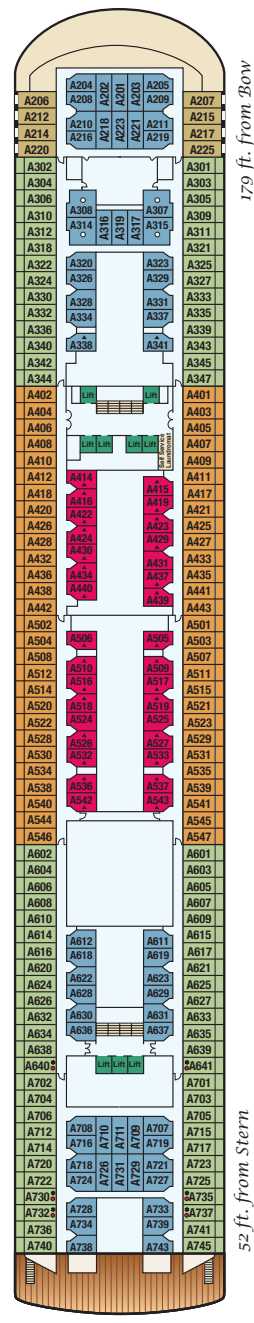

		DECK
SHIP FACTS		<ul style="list-style-type: none"> • Accommodates 1,990 passengers • Over 400 balcony staterooms • Wrap-around Promenade Deck • 857 feet in length • 77,000 gross tons • Bermudan registered
	TRADITIONAL	6 • Traviata Dining Room
	ANYTIME	5 • Rigoletto Dining Room
	SPECIALTY	14 • Sterling Steakhouse SM at Horizon Court - • Ultimate Balcony Dining
	CASUAL	5 • Explorers (patisserie) 8 • Café Corniche (pizzeria) 12 • Sundaes ice cream bar 14 • Riviera Grill (burgers and hot dogs) 14 • 24-hour dining in the Horizon Court † • Afternoon tea - • 24-hour room service
ENTERTAINMENT	THEATERS	7 • Princess Theater 7 • Vista Show Lounge
	HOT SPOTS	8 • Monte Carlo Club Casino 14 • Movies Under the Stars [®] (outdoor theater)
	LOUNGES & BARS	7 • Atrium Lounge/Crooners Bar 7 • Wheelhouse Bar 7 • Premier Cru 7 • Razzmatazz
	POOLS	12 • Lotus Spa [®] Pool (includes 2 hot tubs) 12 • Riviera Pool (includes 2 hot tubs) 15 • Splash Pool
ACTIVITIES	SPORTS & SPA	12 • Lotus Spa [®] , gym and fitness area 14 • Shuffleboard 15 • Sports Court
	ENRICHMENT	† • ScholarShip@Sea [®] 7 • 24-hour Internet Café (wireless access available) 7 • Library and writing room 8 • Card room
	SHOPPING	† • World-class art collection and auctions 6 • Boutiques (duty-free) 7 • Photo Gallery 7 • Future Cruise Sales
	KIDS & TEENS	12 • Youth Center
UNDER 18		† Location may vary.

Oceanview double with balcony

visit princess.com for virtual tours and photos of staterooms

Note: Floor plans and stateroom diagrams represent typical arrangements. Certain staterooms may vary in size and configuration. Square footage varies based on stateroom category and deck location. Call 1-800-PRINCESS for more information.

Sun 15

Lido 14

Riviera 12

Aloha 11

- SUN - 15
- LIDO - 14
- RIVIERA - 12
- ALOHA - 11
- BAJA - 10
- CARIBE - 9
- DOLPHIN - 8
- PRINCEALBERT - 7
- EMERALD - 6
- FLAZA - 5
- FIESTA - 4

FORWARD

AFT

179 ft. from Bow