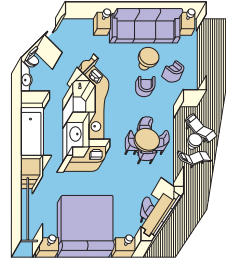

SUITE WITH BALCONY

Surrounding you with luxurious accommodations, a spacious suite with balcony includes all the amenities of a mini-suite, plus incredible premiums. These include luxury teak balcony furniture, deluxe canapés, fresh flowers, DVD/CD player, free access to a DVD library, one complimentary mini-bar setup, a roomy walk-in closet, upgraded bathroom amenities and complimentary use of the laundry and dry cleaning services, and web access in the Internet Café. Approximately 516 to 695 square feet, including balcony. (Category AA)

Suite with balcony

MINI-SUITE WITH BALCONY

A mini-suite with balcony is substantially larger than a balcony stateroom. It includes all the amenities of a balcony stateroom and these added luxuries: welcome glass of champagne, separate sitting area, sofa bed, luxury mattress and pillows, two TVs, a spacious closet, desk, bathroom tub and massage shower head. Approximately 365 to 536 square feet, including balcony. (Categories AB & AC; Category AC also includes walk-in shower)

Mini-suite with balcony

OCEANVIEW DOUBLE WITH BALCONY

This impressive stateroom offers the elegance of a balcony with fine patio furniture. Other amenities include a spacious closet, desk and a bathroom with shower. Approximately 179 square feet, including balcony. (Categories BA, BB, BC, BD, BE & BF)

INTERIOR DOUBLE

Our interior stateroom is a great value. It features two twin beds that make up into a queen-size bed. Other amenities include a refrigerator, TV, closet and bathroom with shower. Approximately 135 to 148 square feet. (Categories II, I, JJ, J, K, L, M & N)